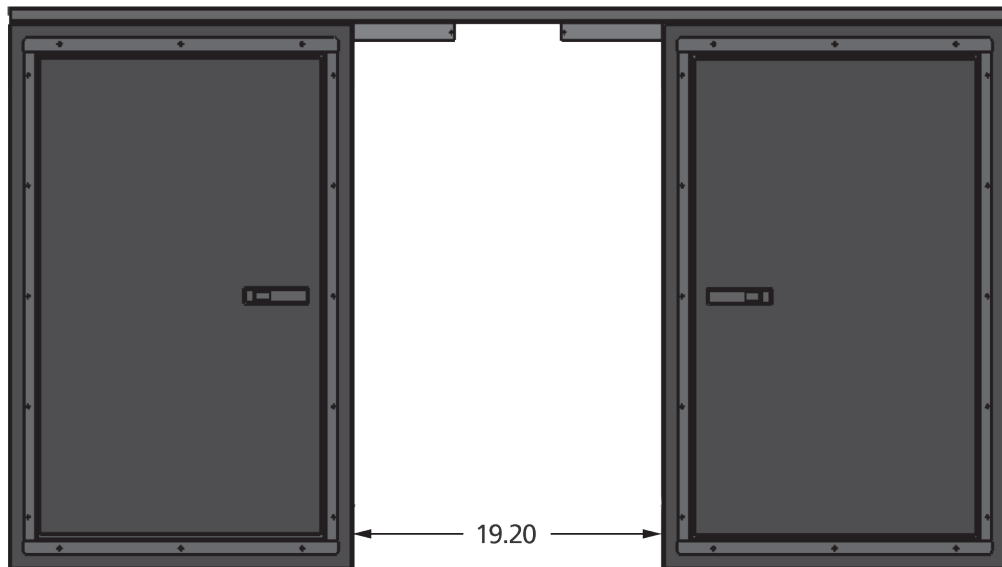

CABINET SPECIFICATIONS

BASE CABINET NAM, 90° V

APPLICATION WITH NO FRONT RAMP DOOR
(CABINETS FIT IN NOSE OF TRAILER)

*STANDARD COLORS: White(1),Black(2),Red(3),Silver(4),Pewter(5),Orange(6),Indigo Blue(7),Charcoal(8)
OPTIONAL COLORS (UPCHARGE): Green(10),Yellow(11)