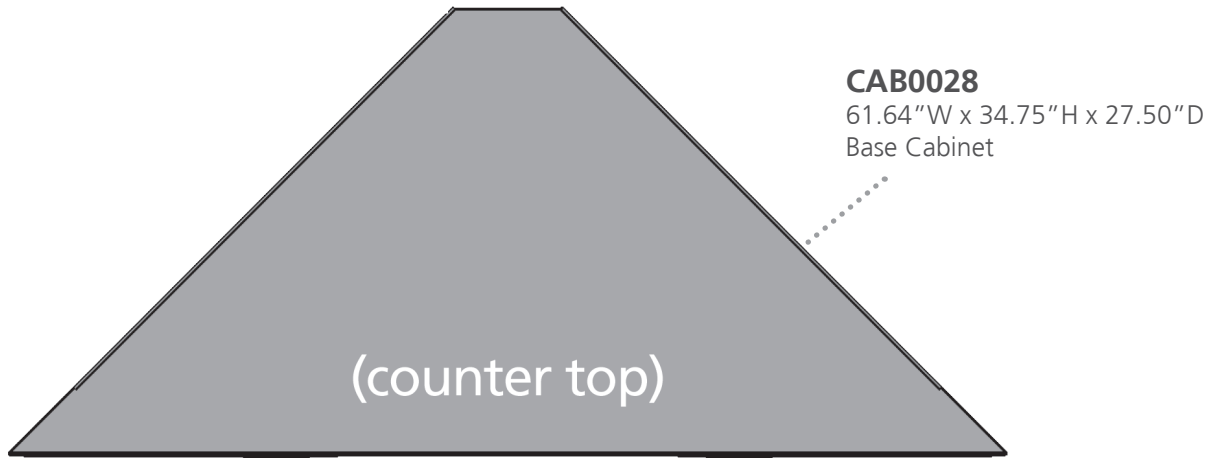

CABINET SPECIFICATIONS

BASE CABINET NAM, 90° V

APPLICATION WITH NO FRONT RAMP DOOR
(CABINETS FIT IN NOSE OF TRAILER)

*STANDARD COLORS: White(1),Black(2),Red(3),Silver(4),Pewter(5),Orange(6),Indigo Blue(7),Charcoal(8)
OPTIONAL COLORS (UPCHARGE): Green(10),Yellow(11)