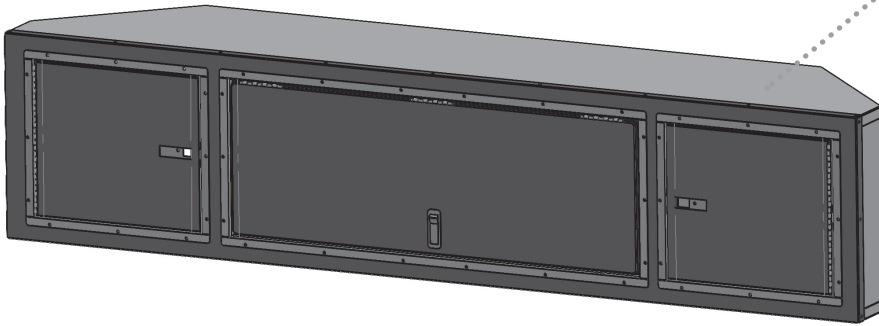

CABINET SPECIFICATIONS

7 WIDE NAC ASSEMBLY ◦

CAB0039

81" W x 18" H x 16" D
Upper Cabinet

CAB0039

81" W x 35" H x 22" D
Base Cabinet

*STANDARD COLORS: White(1),Black(2),Red(3),Silver(4),Pewter(5),Orange(6),Indigo Blue(7),Charcoal(8)
OPTIONAL COLORS (UPCHARGE): Green(10),Yellow(11)