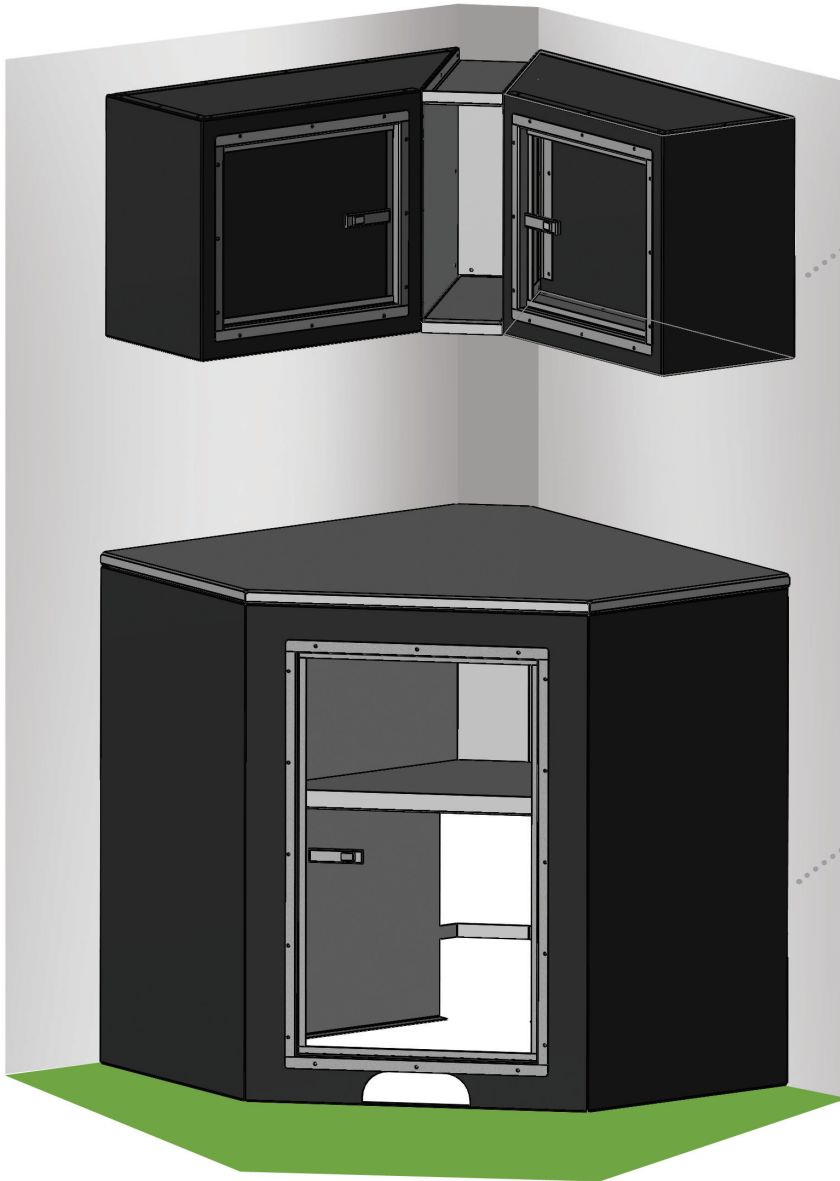

NEO CABINETS

8.5 Wide Assembly #2 Specifications

Application with no front ramp door (cabinets fit in nose of trailer)

CAB0009 Upper Cabinet
36"W x 18"H x 12"D

CAB0006 Base Cabinet
36"W x 38"H x 36"D

COLOR OPTIONS:

White(1),Black(2),Flat Black(3),Red(4),Silver(5),Pewter(6),Orange(7),Blue(8),Charcoal(9),Yellow(10),OD Green(11), Sahara Tan(12)

AN UPCHARGE IS APPLICABLE TO THE FOLLOWING COLORS: MATTE BLACK, YELLOW, OD GREEN & SAHARA TAN