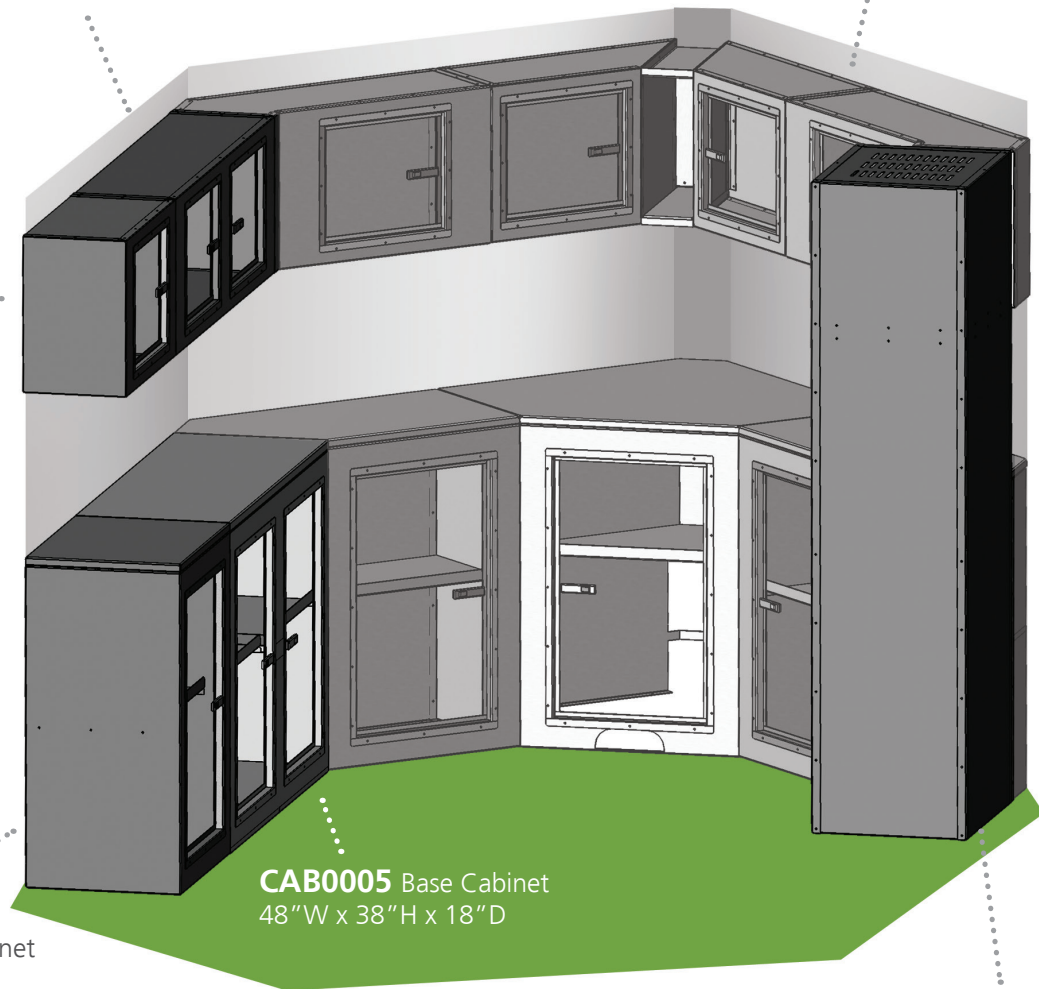

NEO CABINETS

CAB-PKG01 Assembly #1 Specifications (NDO,NCV,NMS)

Application with no front ramp door (cabinets fit in nose of trailer)

CAB0012 Upper Cabinet
48"W x 18"H x 12"D

CAB-PKG01 - Cabinet Package
See CAB-PKG01 for Specifications

CAB0011 Upper Cabinet
24"W x 18"H x 12"D

CAB0008 Base Cabinet
24"W x 38"H x 18"D

CAB0005 Base Cabinet
48"W x 38"H x 18"D

CAB0014 Closet
22"W x 75"H x 18"D

COLOR OPTIONS:

White(1),Black(2),Flat Black(3),Red(4),Silver(5),Pewter(6),Orange(7),Blue(8),Charcoal(9),Yellow(10),OD Green(11), Sahara Tan(12)

AN UPCHARGE IS APPLICABLE TO THE FOLLOWING COLORS: MATTE BLACK, YELLOW, OD GREEN & SAHARA TAN