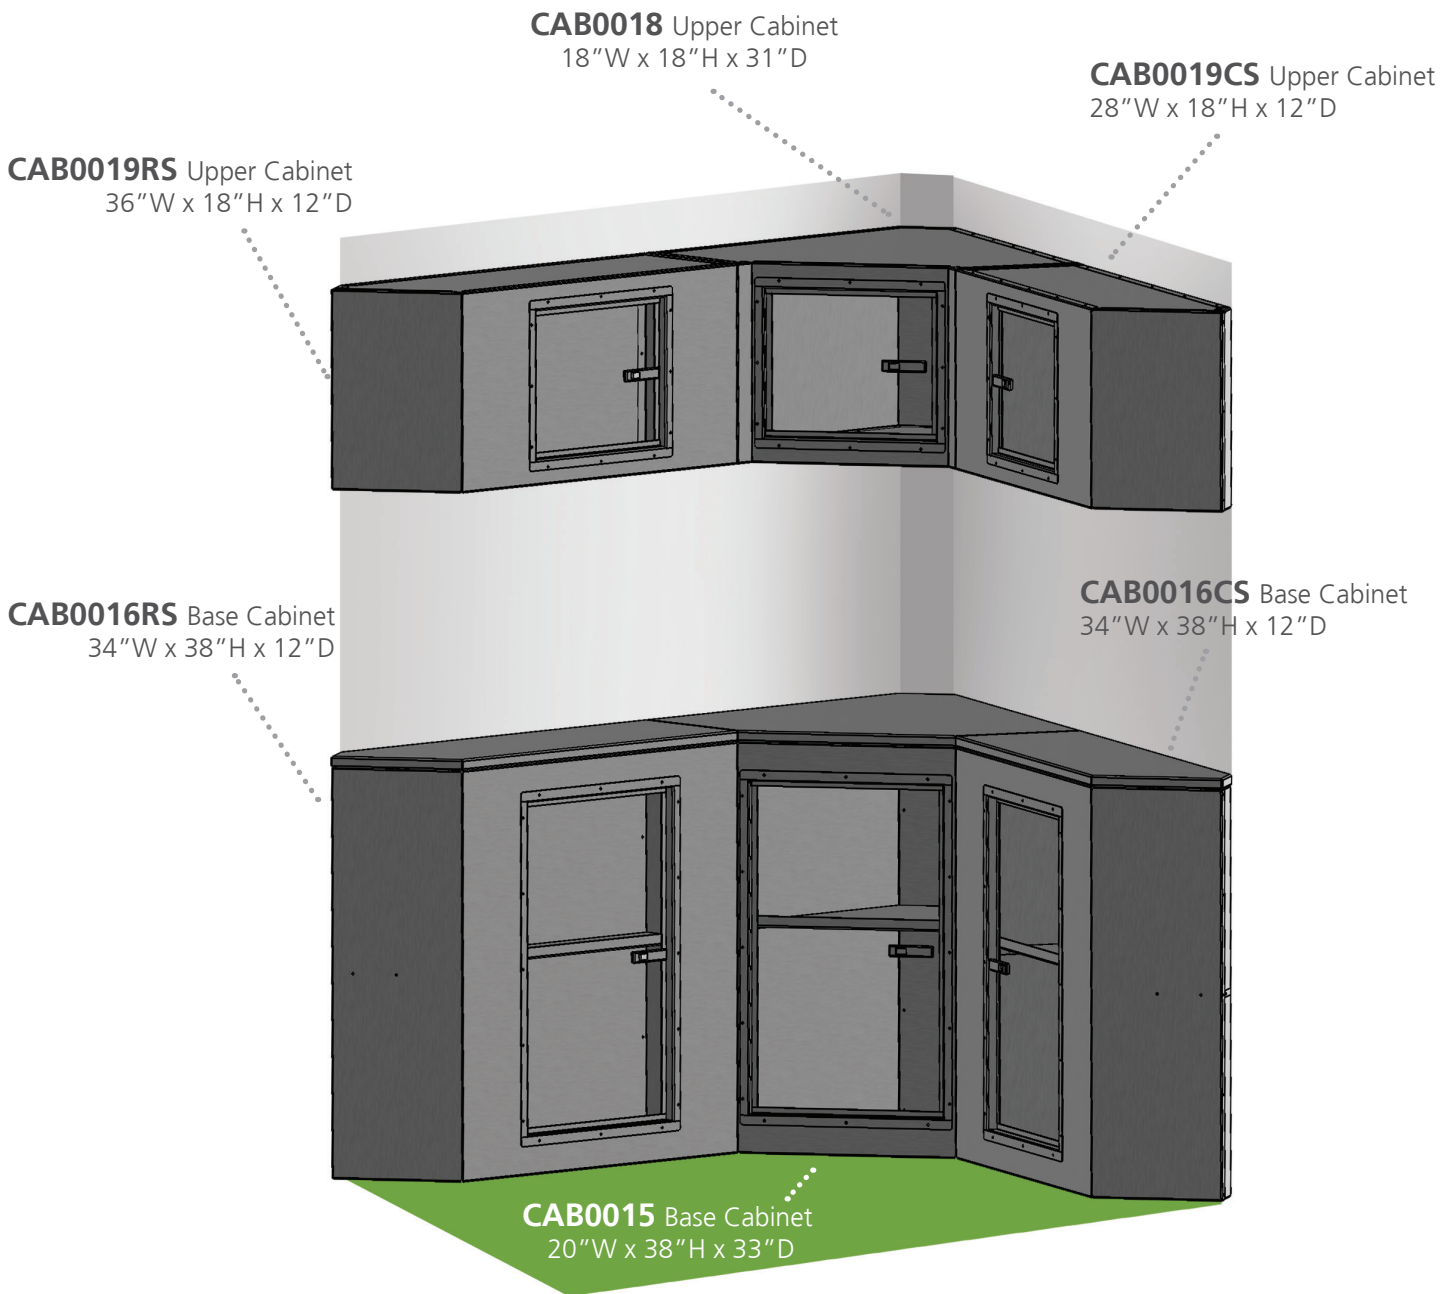

NEO CABINETS

CAB-PKG02 Specifications (NAS)

Application with no front ramp door (cabinets fit in nose of trailer)

COLOR OPTIONS:

White(1),Black(2),Flat Black(3),Red(4),Silver(5),Pewter(6),Orange(7),Blue(8),Charcoal(9),Yellow(10),OD Green(11), Sahara Tan(12)

AN UPCHARGE IS APPLICABLE TO THE FOLLOWING COLORS: MATTE BLACK, YELLOW, OD GREEN & SAHARA TAN