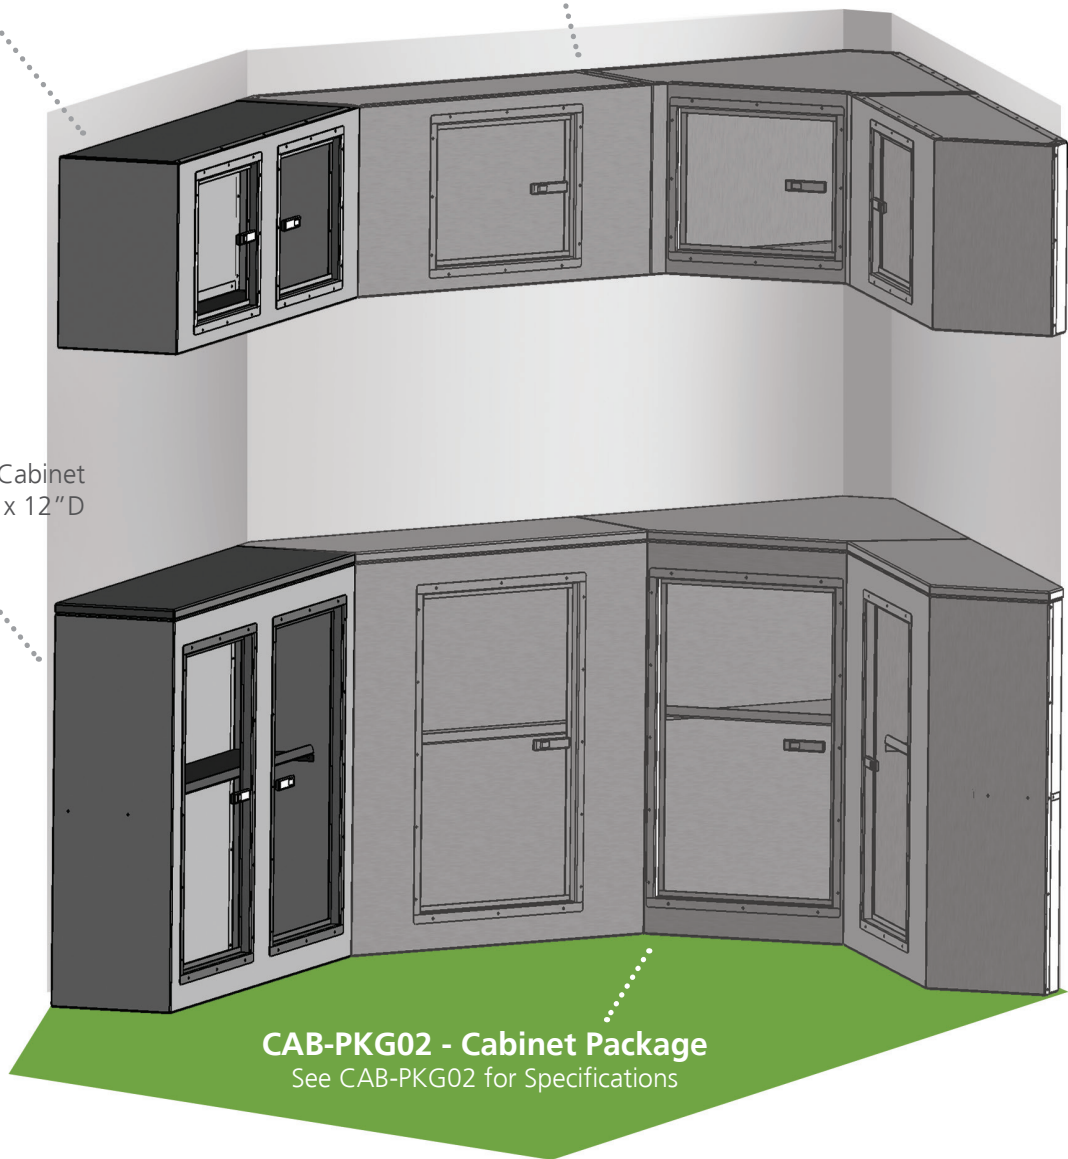

NEO CABINETS

CAB-PKG02 Assembly #1 Specifications (NAS)

Application with no front ramp door (cabinets fit in nose of trailer)

CAB0012 Upper Cabinet
48"W x 18"H x 12"D

CAB-PKG02 - Cabinet Package
See CAB-PKG02 for Specifications

CAB0017 Base Cabinet
48"W x 38"H x 12"D

CAB-PKG02 - Cabinet Package
See CAB-PKG02 for Specifications

COLOR OPTIONS:

White(1),Black(2),Flat Black(3),Red(4),Silver(5),Pewter(6),Orange(7),Blue(8),Charcoal(9),Yellow(10),OD Green(11), Sahara Tan(12)