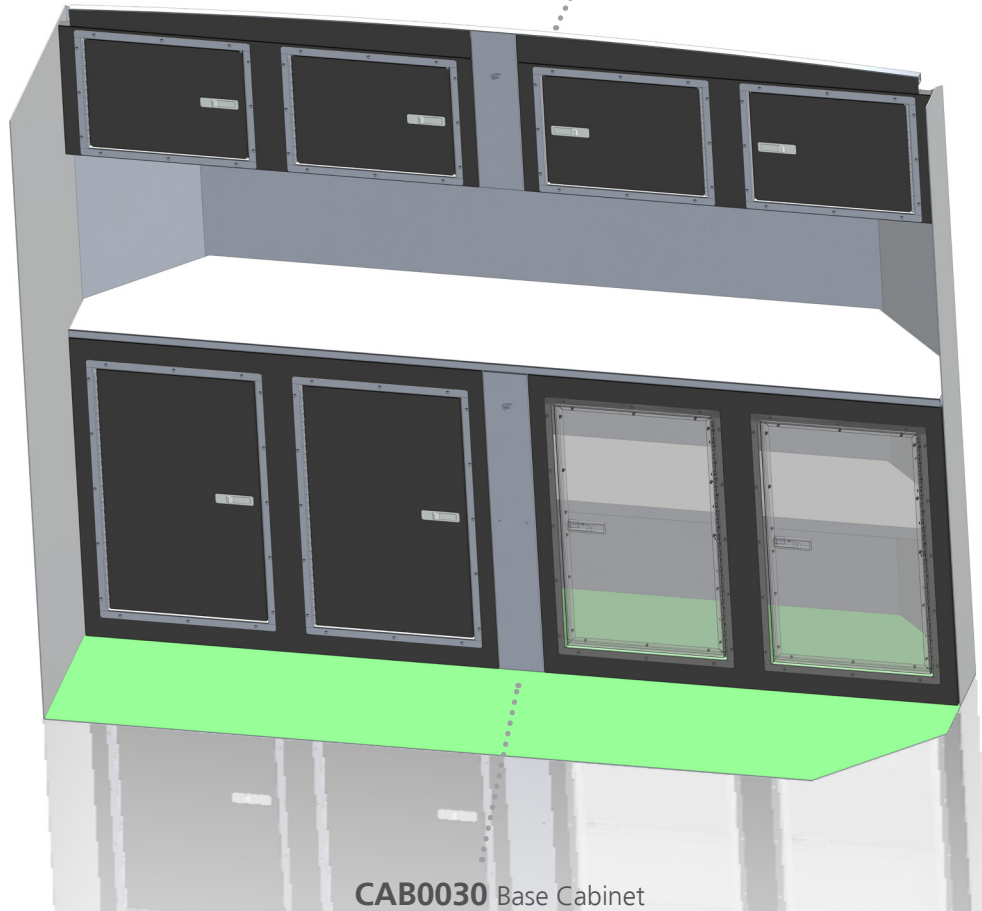

# NEO CABINETS

## CAB-PKG04 Specifications (NACX)

*Application with no front ramp door (cabinets fit in nose of trailer)*

**CAB0031** Upper Cabinet  
97"W x 16"H x 16"D

**CAB0030** Base Cabinet  
97"W x 38"H x 18"D

COLOR OPTIONS: