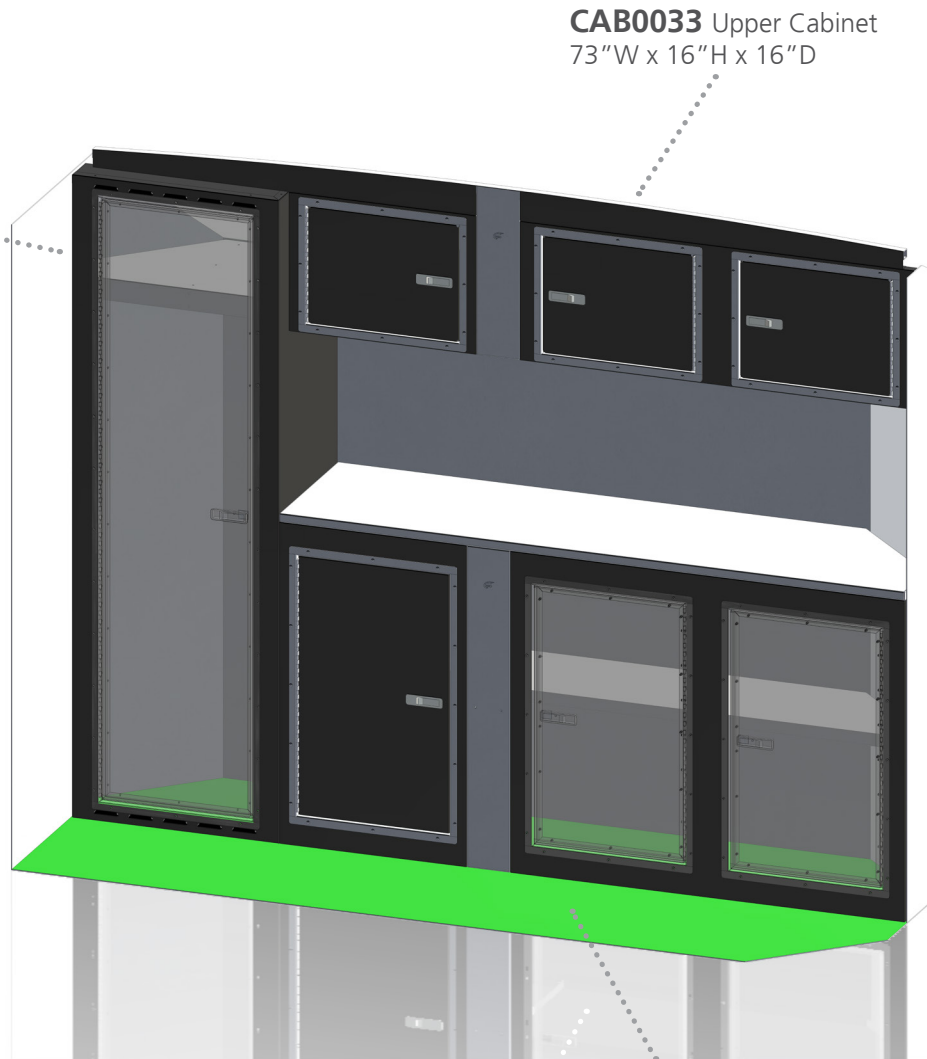

NEO CABINETS

CAB-PKG05, CAB-PKG06 & CAB-PKG07 Specifications (NACX)

Application with no front ramp door (cabinets fit in nose of trailer)

CLOSET OPTIONS

CAB-PKG05

CAB0034 Closet
24"W x 74"H x 18"D

CAB-PKG06

CAB0035 Closet
24"W x 80"H x 18"D

CAB-PKG07

CAB0036 Closet
24"W x 86"H x 18"D

CAB0033 Upper Cabinet
73"W x 16"H x 16"D

CAB0032 Base Cabinet
73"W x 38"H x 18"D

COLOR OPTIONS:

White(1),Black(2),Flat Black(3),Red(4),Silver(5),Pewter(6),Orange(7),Blue(8),Charcoal(9),Yellow(10),OD Green(11), Sahara Tan(12)

AN UPCHARGE IS APPLICABLE TO THE FOLLOWING COLORS: MATTE BLACK, YELLOW, OD GREEN & SAHARA TAN