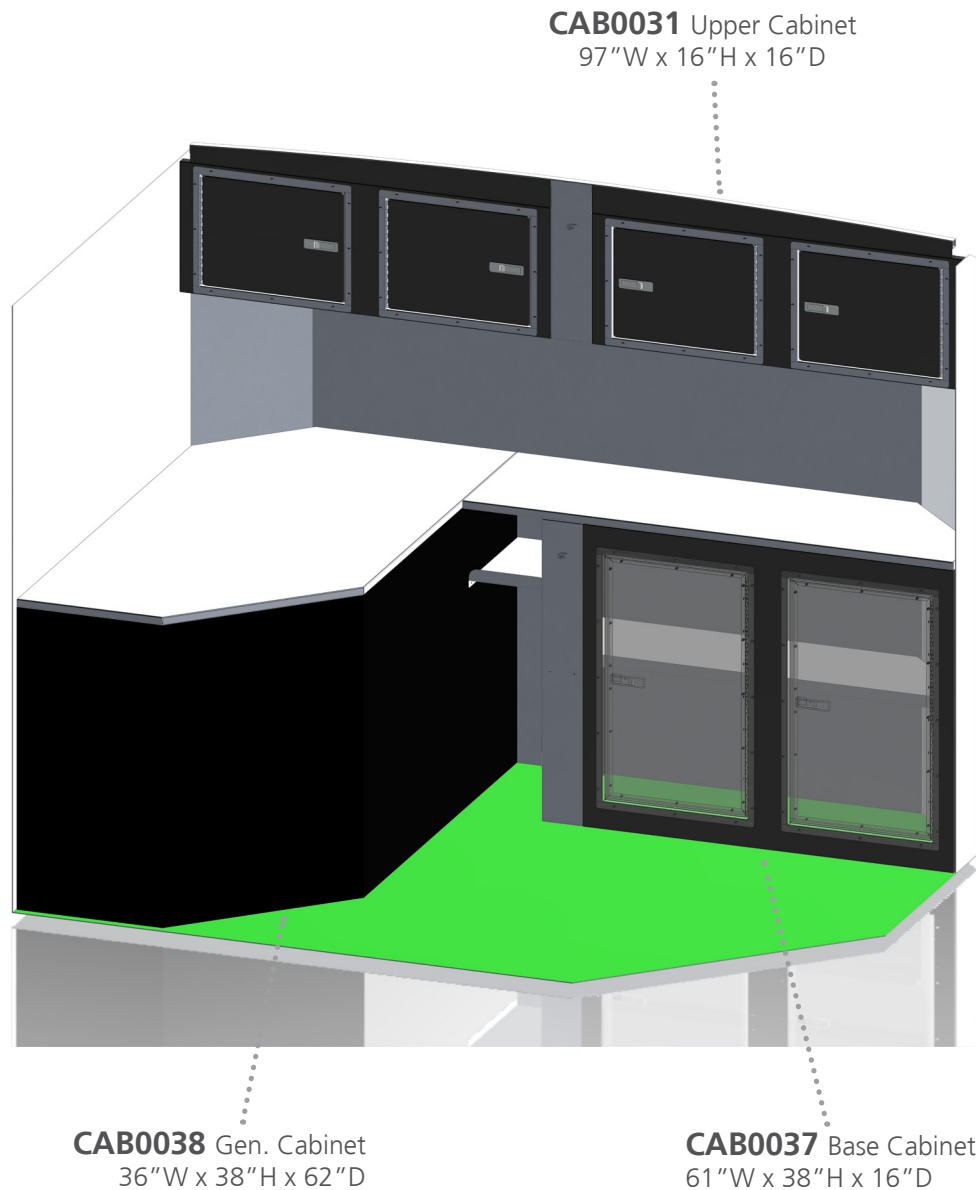

NEO CABINETS

CAB-PKG08 Specifications (NACX)

Application with no front ramp door (cabinets fit in nose of trailer)

COLOR OPTIONS:

White(1),Black(2),Flat Black(3),Red(4),Silver(5),Pewter(6),Orange(7),Blue(8),Charcoal(9),Yellow(10),OD Green(11), Sahara Tan(12)

AN UPCHARGE IS APPLICABLE TO THE FOLLOWING COLORS: MATTE BLACK, YELLOW, OD GREEN & SAHARA TAN