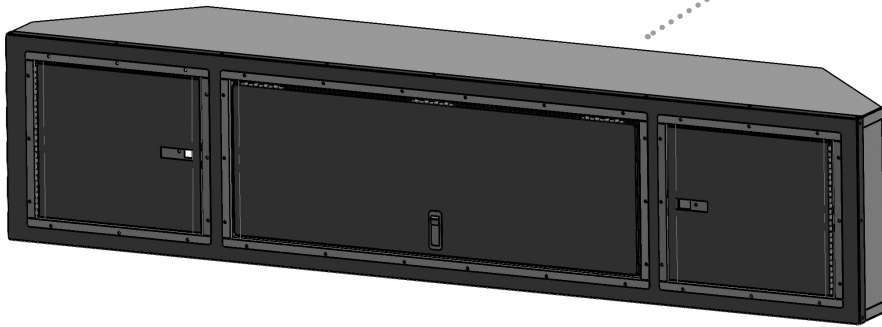

NEO CABINETS

NAC Assembly #1 Specifications

CAB0039 Upper Cabinet
81"W x 18"H x 16"D

CAB0040 Base Cabinet
81"W x 35"H x 22"D

COLOR OPTIONS:

1

2

3