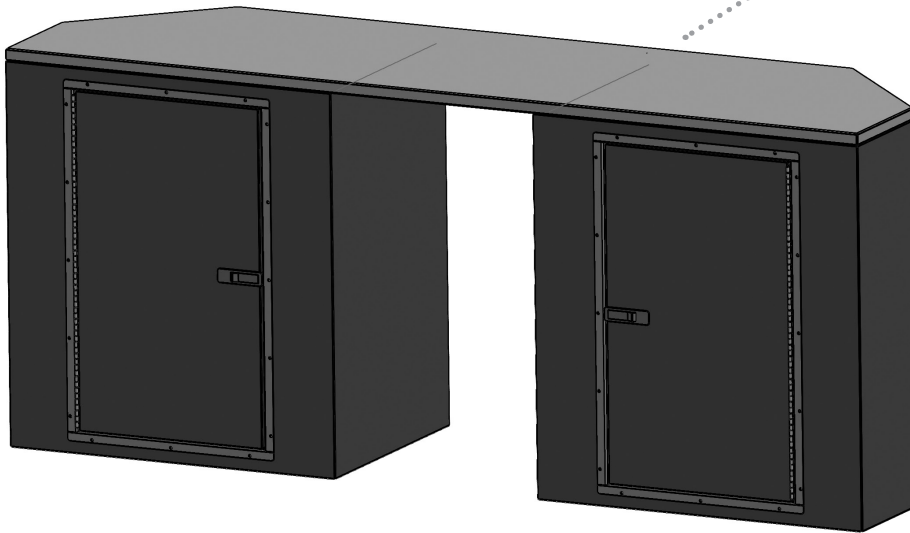

NEO CABINETS

NAC Assembly #1 Specifications

CAB0039 Upper Cabinet
81"W x 18"H x 16"D

CAB0040 Base Cabinet
81"W x 35"H x 22"D

COLOR OPTIONS:

1

2

3