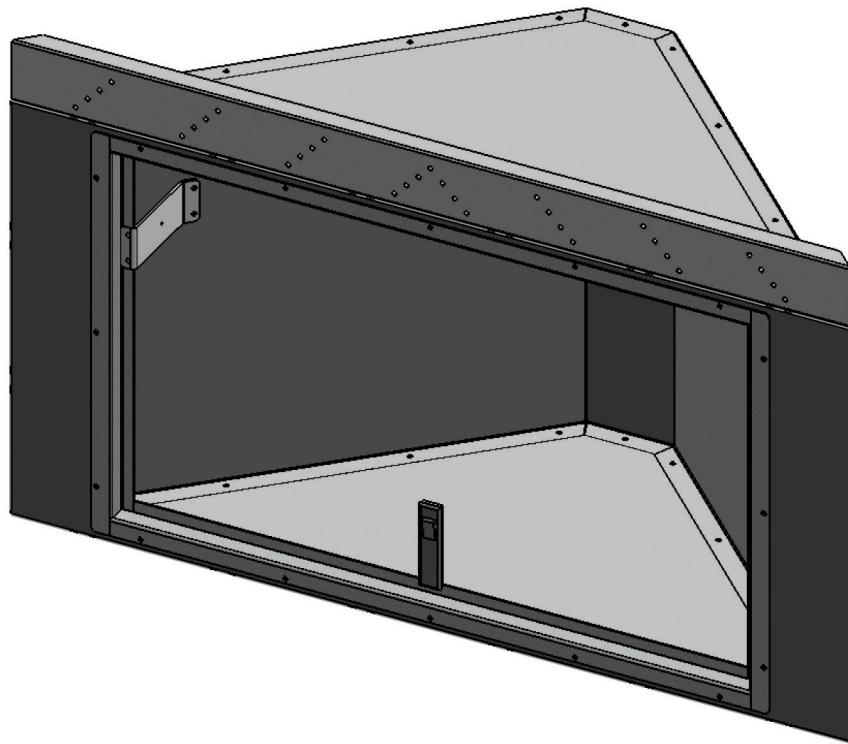

## NAM Upper Cabinet Specifications

**CAB0020** Upper Cabinet  
39"W x 23"H x 18"D

COLOR OPTIONS:

1

2

3

4

5