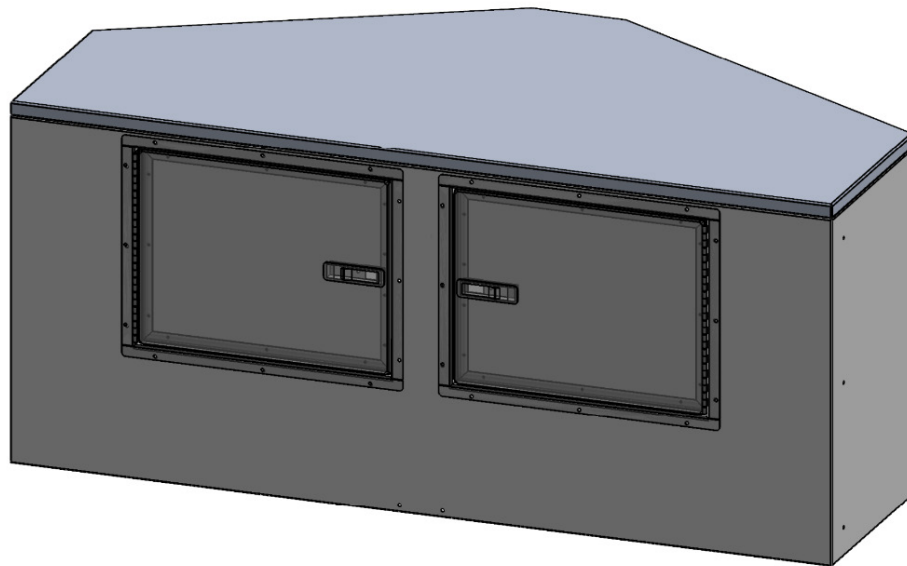

NEO CABINETS

NAR Base Cabinet Specifications

CABNAR Base Cabinet
57.25"W x 25"H x 29.25"D

COLOR OPTIONS:

White(1), Black(2), Red(4), Silver(5), Pewter(6), Charcoal(9)

Check out NeoTrailers.com for product images & additional information.