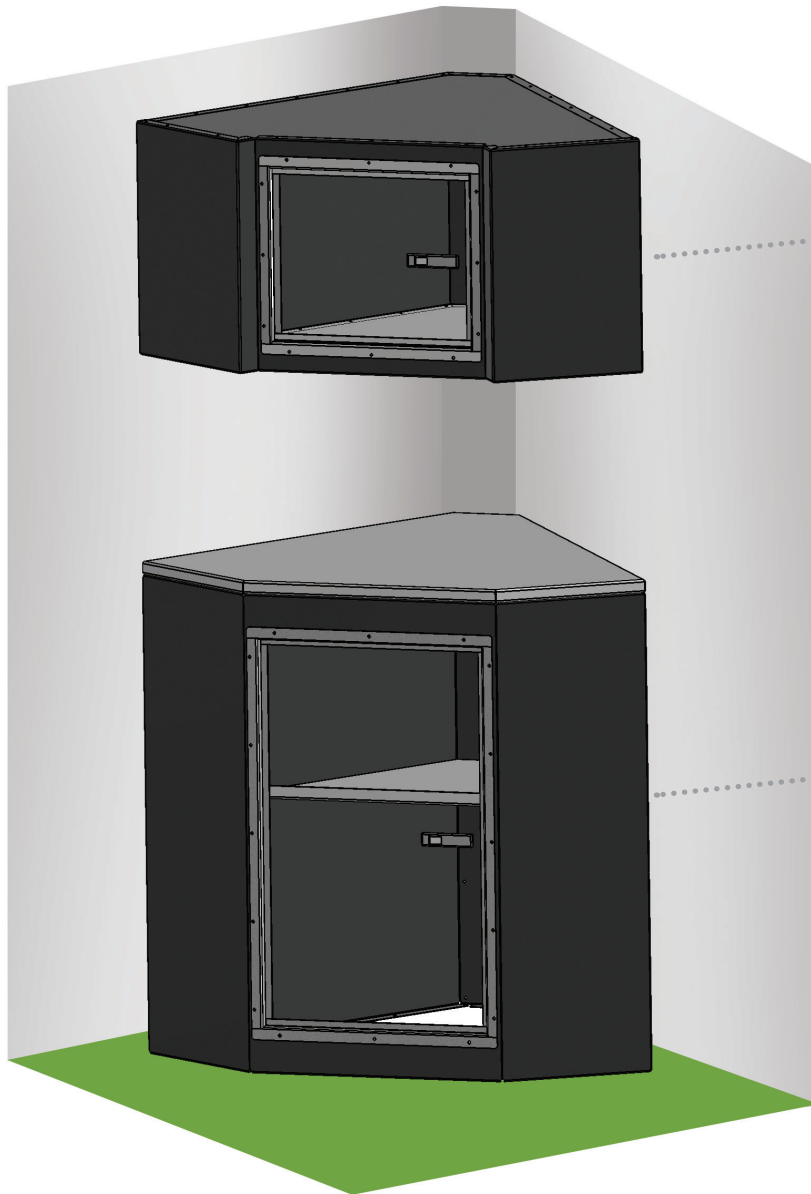

NEO CABINETS

NAS Assembly #1 Specifications

Application with no front ramp door (cabinets fit in nose of trailer)

CAB0018 Upper Cabinet
18"W x 18"H x 31"D

CAB0015 Base Cabinet
20"W x 38"H x 33"D

COLOR OPTIONS:

White(1),Black(2),Flat Black(3),Red(4),Silver(5),Pewter(6),Orange(7),Blue(8),Charcoal(9),Yellow(10),OD Green(11), Sahara Tan(12)

AN UPCHARGE IS APPLICABLE TO THE FOLLOWING COLORS: MATTE BLACK, YELLOW, OD GREEN & SAHARA TAN