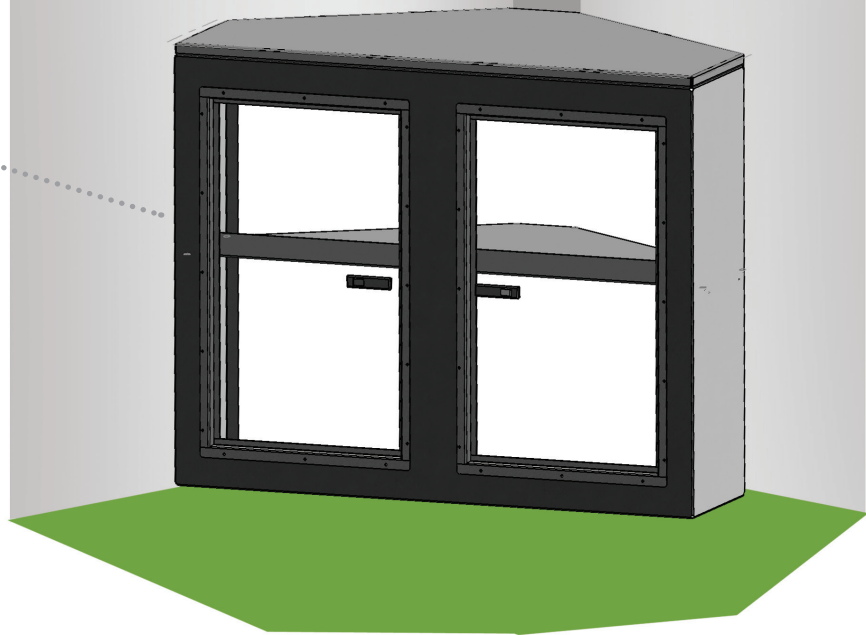

NEO CABINETS

NAV Assembly #1 Specifications

CAB1048VS Upper Cabinet
48"W x 16"H x 17"D

CAB1048VB Base Cabinet
48"W x 38"H x 22"D

COLOR OPTIONS:

White(1),Black(2),Flat Black(3),Red(4),Silver(5),Pewter(6),Orange(7),Blue(8),Charcoal(9),Yellow(10),OD Green(11), Sahara Tan(12)

AN UPCHARGE IS APPLICABLE TO THE FOLLOWING COLORS: MATTE BLACK, YELLOW, OD GREEN & SAHARA TAN