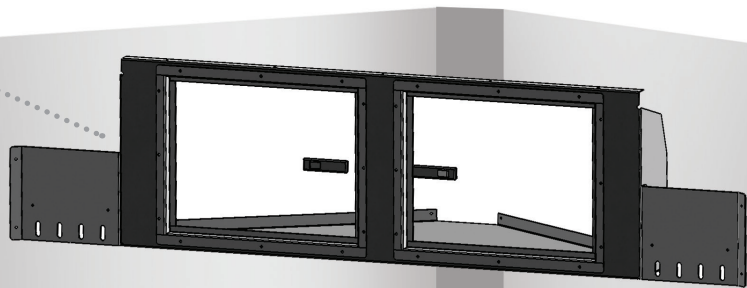

NEO CABINETS

NAV Assembly #1 Specifications

CAB1048VS Upper Cabinet
48"W x 16"H x 17"D

CAB1048VB Base Cabinet
48"W x 38"H x 22"D

COLOR OPTIONS:

White(1),Black(2),Flat Black(3),Red(4),Silver(5),Pewter(6),Orange(7),Blue(8),Charcoal(9),Yellow(10),OD Green(11), Sahara Tan(12)

AN UPCHARGE IS APPLICABLE TO THE FOLLOWING COLORS: MATTE BLACK, YELLOW, OD GREEN & SAHARA TAN