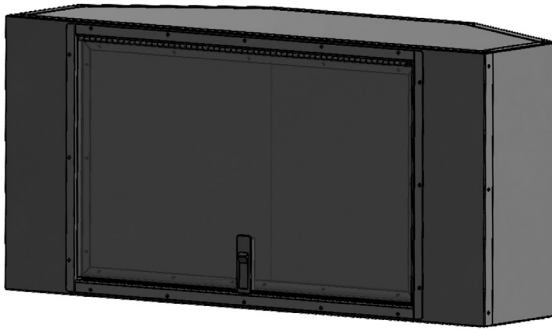

## NAV Assembly #2 Specifications

**CAB0004** Upper Cabinet  
42.5" W x 20" H x 16" D

**CAB0003** Base Cabinet  
42.5" W x 38" H x 19.5" D

COLOR OPTIONS:

1

2

3

4