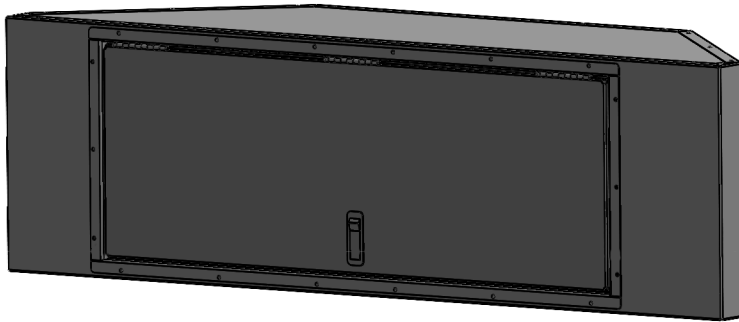

NEO CABINETS

NHD Assembly Specifications

Application with no front ramp door (cabinets fit in nose of trailer)

TCAB0001 Upper Cabinet
54"W x 16"H x 15.5"D

TCAB0033 Base Cabinet
59"W x 38"H x 19"D

COLOR OPTIONS:

White(1), Black(2), Red(4), Silver(5), Pewter(6), Charcoal(9)

Check out NeoTrailers.com for product images & additional information.