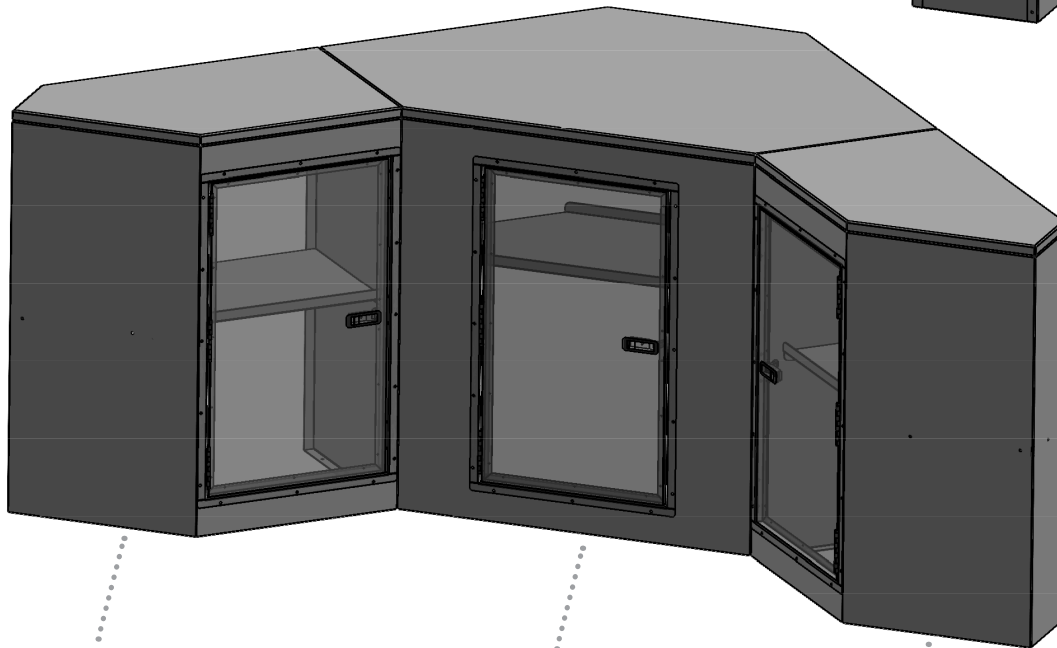

NEO CABINETS

TCAB-PKG09 Specifications (NAUX,NCBS)

Application with no front ramp door (cabinets fit in nose of trailer)

TCAB0045RS Upper Cabinet
32"W x 16"H x 12"D

TCAB0044 Upper Cabinet
28"W x 16"H x 12"D

TCAB0045CS Upper Cabinet
32"W x 16"H x 12"D

TCAB0042 Base Cabinet
19"W x 38"H x 18"D

TCAB0041 Base Cabinet
34"W x 38"H x 18"D
(shelf mounted to wall)

TCAB0043 Base Cabinet
19"W x 38"H x 18"D

COLOR OPTIONS: