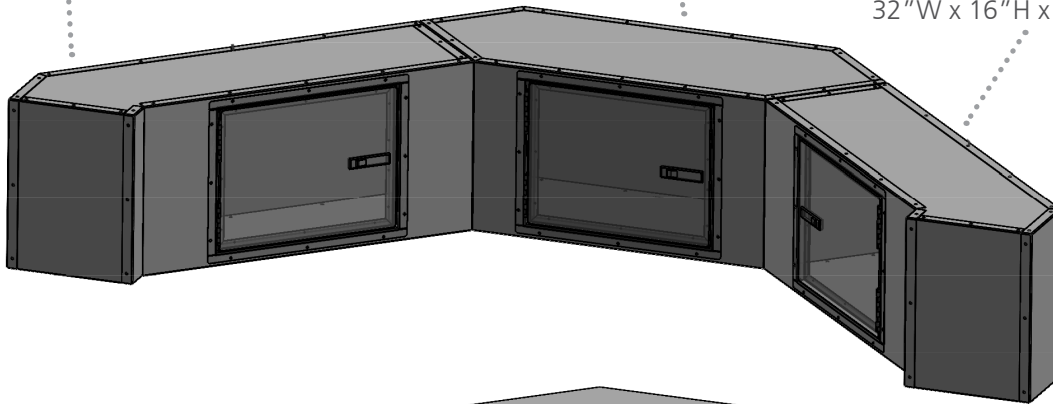

NEO CABINETS

TCAB-PKG09 Specifications (NAUX,NCBS)

Application with no front ramp door (cabinets fit in nose of trailer)

TCAB0045RS Upper Cabinet
32"W x 16"H x 12"D

TCAB0044 Upper Cabinet
28"W x 16"H x 12"D

TCAB0045CS Upper Cabinet
32"W x 16"H x 12"D

TCAB0042 Base Cabinet
19"W x 38"H x 18"D

TCAB0041 Base Cabinet
34"W x 38"H x 18"D
(shelf mounted to wall)

TCAB0043 Base Cabinet
19"W x 38"H x 18"D

COLOR OPTIONS: