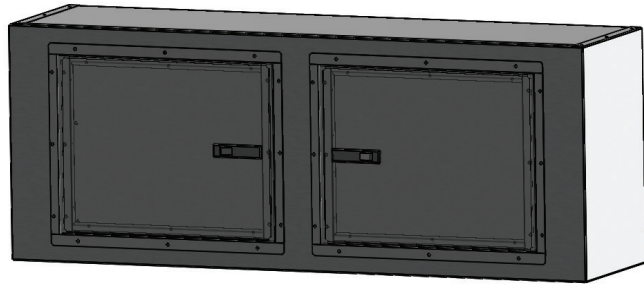

NEO CABINETS

Universal Upper Cabinet Specifications

Application with no front ramp door (cabinets fit in nose of trailer)

N1024SQ Upper Cabinet
24"W x 18"H x 12"D

N1048SQ Upper Cabinet
48"W x 18"H x 12"D

N1048RX Upper Cabinet
48"W x 16"H x 16"D

N1027R Upper Cabinet
27"W x 16"H x 16"D

COLOR OPTIONS:

1

2

3

4

5

6