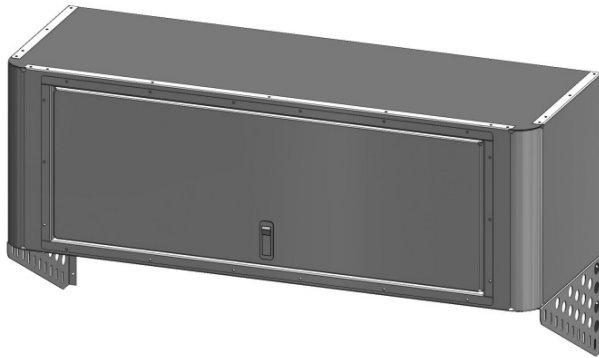

NEO CABINETS

Universal Upper Cabinet Specifications

Application with no front ramp door (cabinets fit in nose of trailer)

N1024SQ Upper Cabinet
24"W x 18"H x 12"D

N1048SQ Upper Cabinet
48"W x 18"H x 12"D

N1048RX Upper Cabinet
48"W x 16"H x 16"D

N1027R Upper Cabinet
27"W x 16"H x 16"D

COLOR OPTIONS:

1

2

3

4

5

6