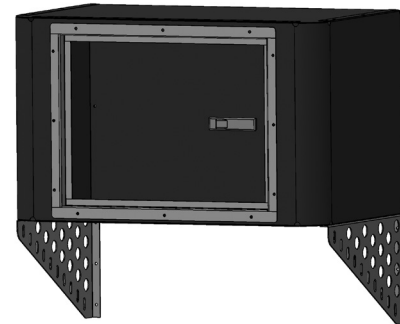

NEO CABINETS

Universal Upper Cabinet Specifications

Application with no front ramp door (cabinets fit in nose of trailer)

N1024SQ Upper Cabinet
24"W x 18"H x 12"D

N1048SQ Upper Cabinet
48"W x 18"H x 12"D

N1048RX Upper Cabinet
48"W x 16"H x 16"D

N1027R Upper Cabinet
27"W x 16"H x 16"D

COLOR OPTIONS:

1

2

3

4

5

6