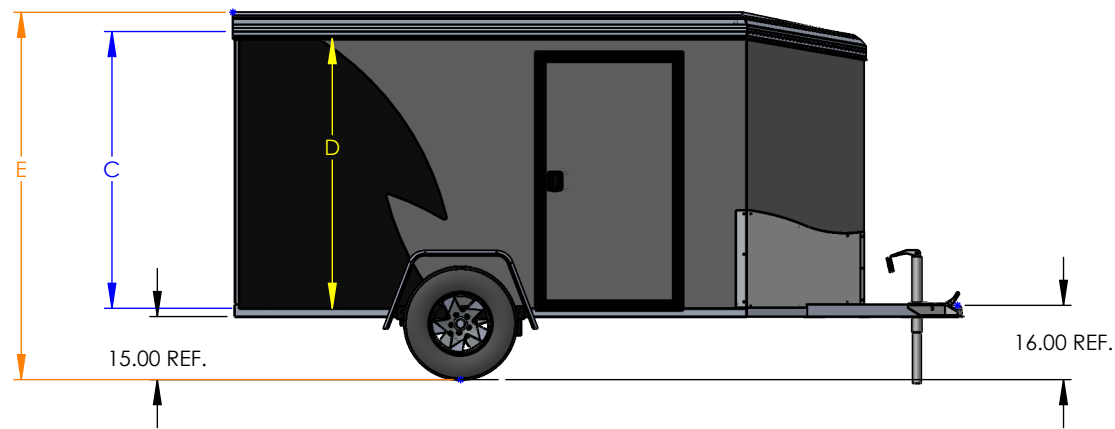

MODEL	OUTSIDE BOX LENGTH (A)	INSIDE BOX LENGTH (B)
NAM85SR	96"	94"
NAM105SR	120"	118"

5 WIDE ROUND TOP	Rear Door Hgt (C)	Int Hgt @ Center (D)	Overall Hgt (E)
STD Height	61.25"	66.5"	87"
6" Plus Height	67.25"	72.5"	93"
12" Plus Height	73.25"	78.5"	99"
6" Negative Height	55.25"	60.5"	81"

DRAWN BY	DATE
TYLER A BOURASSA	4/10/2023

TRAILER MODEL:	NAMR 5 WIDE
TITLE:	TRAILER DIMENSIONS
DO NOT SCALE DRAWING	