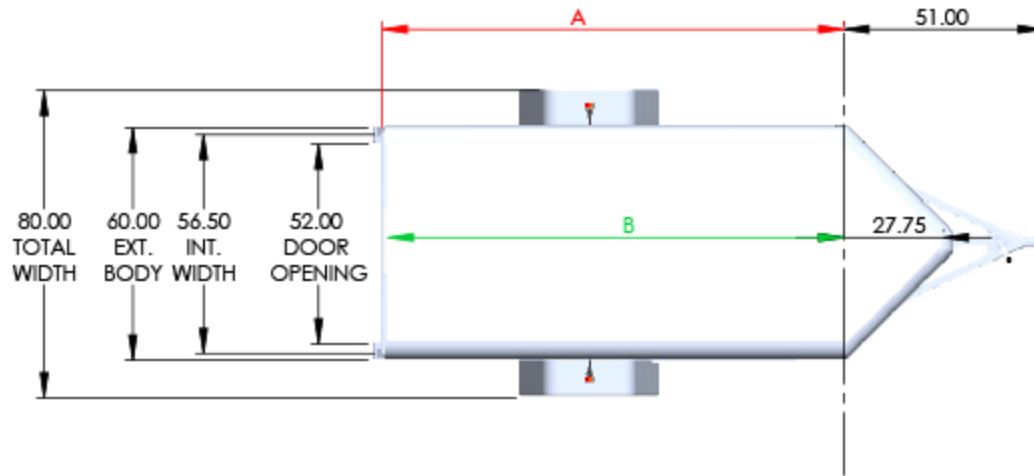

MODEL	OUTSIDE BOX LENGTH (A)	INSIDE BOX LENGTH (B)
NAM85SR	96"	94"
NAM105SR	120"	118"

5 WIDE ROUND TOP	Rear Door Hgt (C)	Int Hgt @ Center (D)	Overall Hgt (E)
STD Height	61.25"	66.5"	87"
6" Plus Height	67.25"	72.5"	93"
12" Plus Height	73.25"	78.5"	99"
6" Negative Height	55.25"	60.5"	81"

DRAWN BY	DATE
TYLER A BOURASSA	8/15/2019

TRAILER MODEL: 2016 NAMR 5 WIDE

TITLE:

TRAILER DIMENSIONS

DO NOT SCALE DRAWING