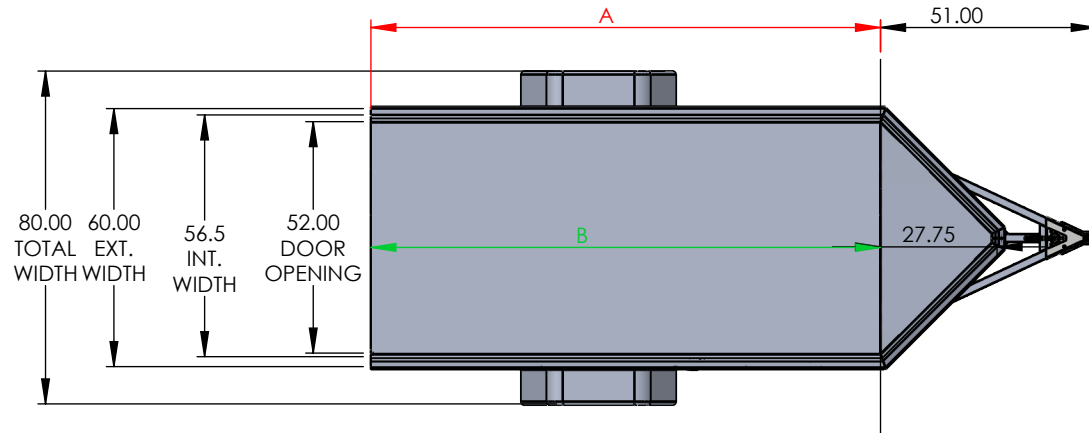

MODEL	OUTSIDE BOX LENGTH (A)	INSIDE BOX LENGTH (B)
NAM85SR	96"	94"
NAM105SR	120"	118"

5 WIDE ROUND TOP	Rear Door Hgt (C)	Int Hgt @ Center (D)	Overall Hgt (E)
STD Height	61.25"	66.5"	87"
6" Plus Height	67.25"	72.5"	93"
12" Plus Height	73.25"	78.5"	99"
6" Negative Height	55.25"	60.5"	81"

DRAWN BY	DATE
TYLER A BOURASSA	4/10/2023

TRAILER MODEL:	NAMR 5 WIDE
TITLE:	TRAILER DIMENSIONS
DO NOT SCALE DRAWING	