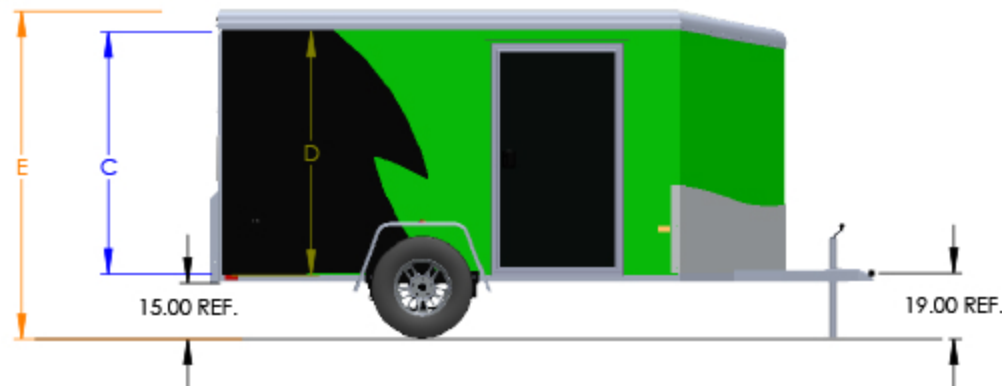

MODEL	OUTSIDE BOX LENGTH (A)	INSIDE BOX LENGTH (B)
NAM85SR	96"	94"
NAM105SR	120"	118"

5 WIDE ROUND TOP	Rear Door Hgt (C)	Int Hgt @ Center (D)	Overall Hgt (E)
STD Height	61.25"	66.5"	87"
6" Plus Height	67.25"	72.5"	93"
12" Plus Height	73.25"	78.5"	99"
6" Negative Height	55.25"	60.5"	81"

DRAWN BY	DATE
TYLER A BOURASSA	8/15/2019

TRAILER MODEL: 2016 NAMR 5 WIDE

TITLE:

TRAILER DIMENSIONS

DO NOT SCALE DRAWING