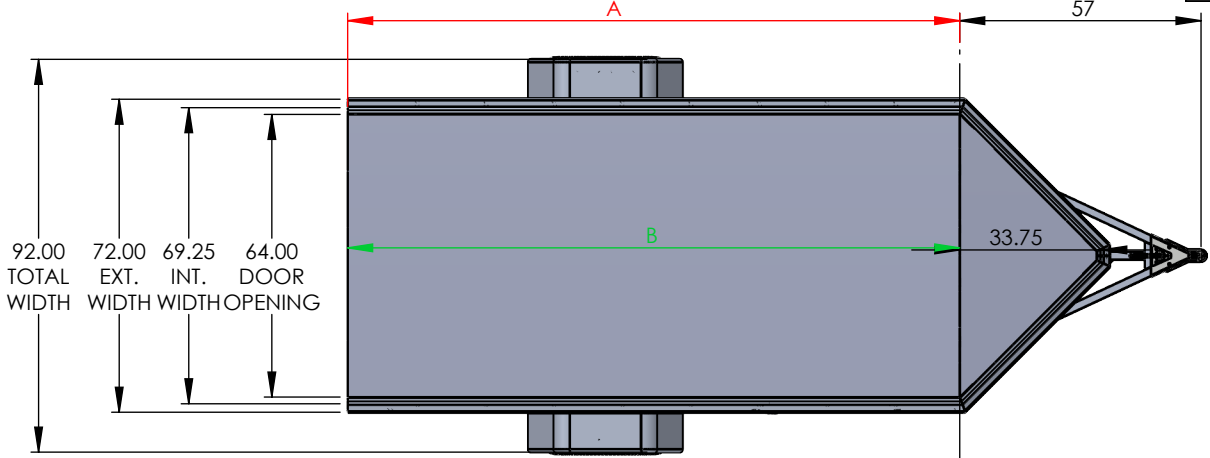

MODEL	OUTSIDE BOX LENGTH (A)	INSIDE BOX LENGTH (B)
NAM106SR	120"	118"
NAM126SR	144"	142"

92.00  
TOTAL  
WIDTH

72.00  
EXT.  
WIDTH

69.25  
INT.  
WIDTH

64.00  
DOOR  
WIDTH OPENING

6 WIDE ROUND TOP	Rear Door Hgt (C)	Int Hgt @ Center (D)	Overall Hgt (E)
STD Height	67.25"	72.5"	93"
6" Plus Height	73.25"	78.5"	99"
12" Plus Height	79.25"	84.5"	105"
6" Negative Height	61.25"	66.5"	87"

TRAILER MODEL: NAMR 6 WIDE

TITLE: **TRAILER DIMENSIONS**

DRAWN BY: TYLER A BOURASSA  
DATE: 4/10/2023

DO NOT SCALE DRAWING