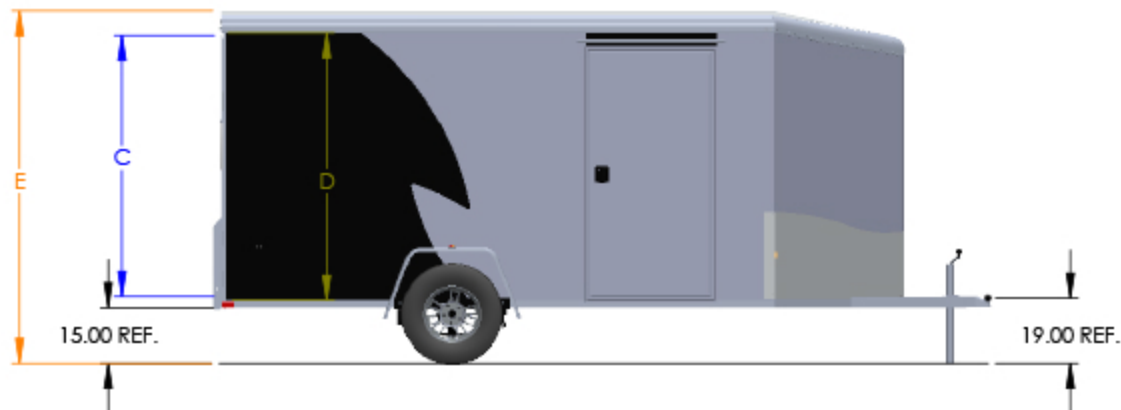

MODEL	OUTSIDE BOX LENGTH (A)	INSIDE BOX LENGTH (B)
NAM106SR	120"	118"
NAM126SR	144"	142"
NAM126TR	144"	142"

6 WIDE ROUND TOP	Rear Door Hgt (C)	Int Hgt @ Center (D)	Overall Hgt (E)
STD Height	67.25"	72.5"	93"
6" Plus Height	73.25"	78.5"	99"
12" Plus Height	79.25"	84.5"	105"
6" Negative Height	61.25"	66.5"	87"

DRAWN BY TYLER A BOURASSA	DATE 8/15/2019
------------------------------	-------------------

TRAILER MODEL: 2016 NAMR 6 WIDE
TITLE: <b>TRAILER DIMENSIONS</b>
DO NOT SCALE DRAWING