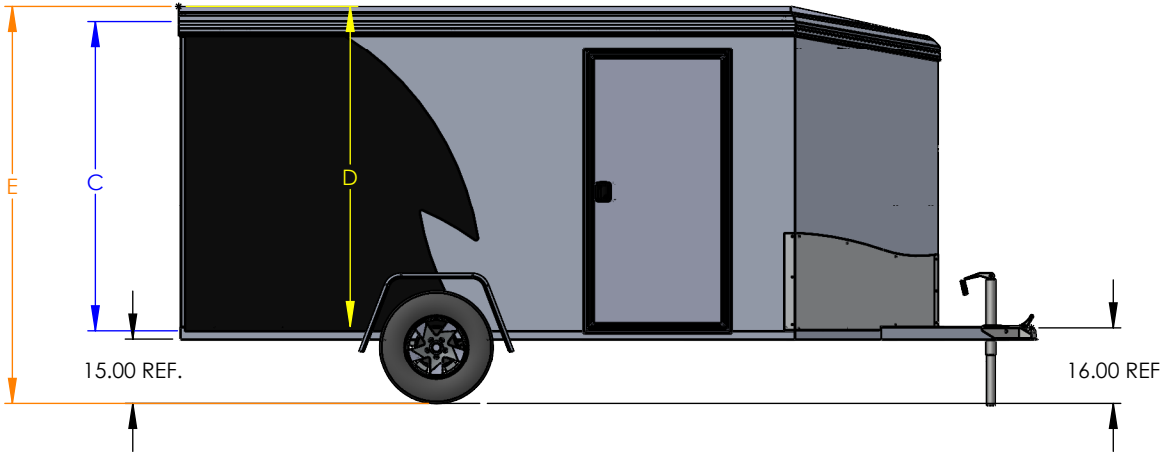

MODEL	OUTSIDE BOX LENGTH (A)	INSIDE BOX LENGTH (B)
NAM106SR	120"	118"
NAM126SR	144"	142"

92.00  
TOTAL  
WIDTH

72.00  
EXT.  
WIDTH

69.25  
INT.  
WIDTH

64.00  
DOOR  
WIDTH OPENING

6 WIDE ROUND TOP	Rear Door Hgt (C)	Int Hgt @ Center (D)	Overall Hgt (E)
STD Height	67.25"	72.5"	93"
6" Plus Height	73.25"	78.5"	99"
12" Plus Height	79.25"	84.5"	105"
6" Negative Height	61.25"	66.5"	87"

TRAILER MODEL: NAMR 6 WIDE

TITLE: **TRAILER DIMENSIONS**

DRAWN BY: TYLER A BOURASSA  
DATE: 4/10/2023

DO NOT SCALE DRAWING