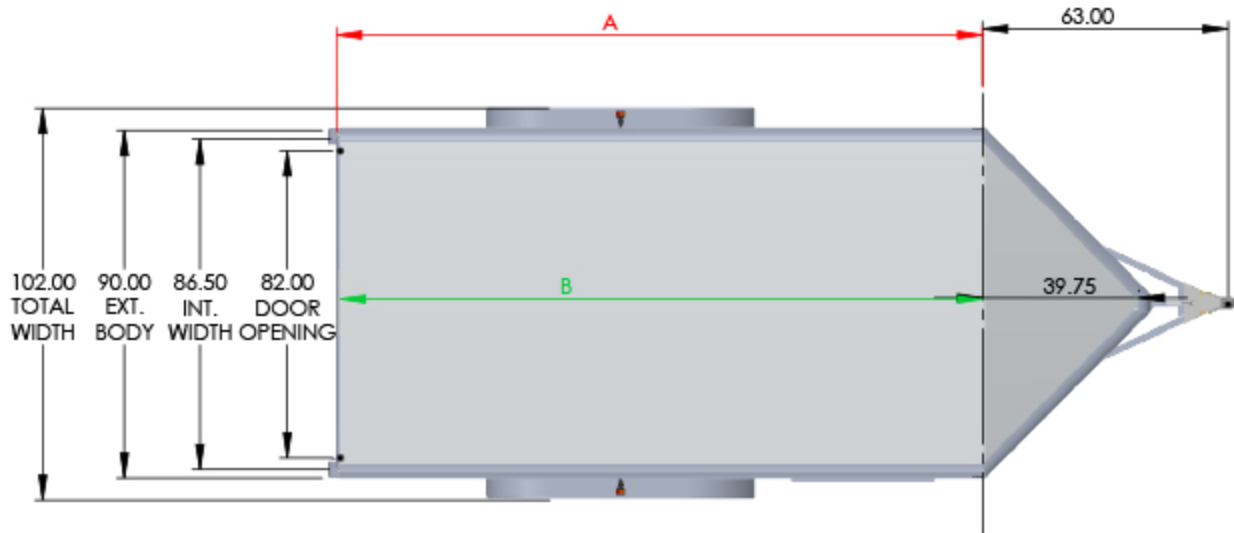

DISTANCE BETWEEN WHEEL WELLS IS 82"

MODEL	OUTSIDE BOX LENGTH (A)	INSIDE BOX LENGTH (B)
NAM1275TR	144"	142"
NAM1475TR	168"	166"
NAM1675TR	192"	190"
NAM1875TR	216"	214"
NAM2075TR	240"	238"

102.00 TOTAL WIDTH
90.00 EXT. BODY
86.50 INT. WIDTH
82.00 DOOR OPENING

7.5 WIDE ROUND TOP	Rear Door Hgt (C)	Int Hgt @ Center (D)	Overall Hgt (E)
STD Height	67.25"	72.5"	93"
6" Plus Height	73.25"	78.5"	99"
12" Plus Height	79.25"	84.5"	105"
6" Negative Height	61.25"	66.5"	87"

DRAWN BY: TYLER A BOURASSA
DATE: 8/15/2019

TRAILER MODEL: NAMR 7.5 WIDE
TITLE: TRAILER DIMENSIONS
DO NOT SCALE DRAWING