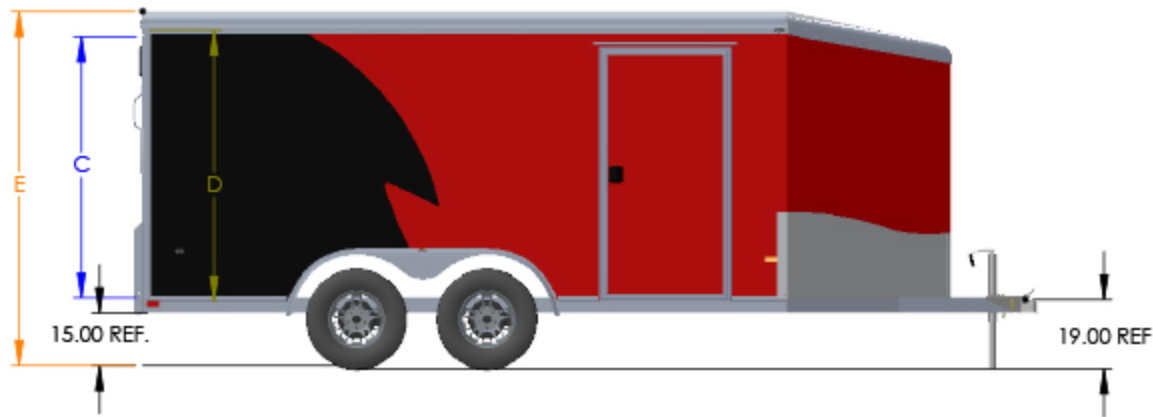

DISTANCE BETWEEN WHEEL WELLS IS 82"

MODEL	OUTSIDE BOX LENGTH (A)	INSIDE BOX LENGTH (B)
NAM1275TR	144"	142"
NAM1475TR	168"	166"
NAM1675TR	192"	190"
NAM1875TR	216"	214"
NAM2075TR	240"	238"

102.00 TOTAL WIDTH
90.00 EXT. BODY
86.50 INT. WIDTH
82.00 DOOR OPENING

7.5 WIDE ROUND TOP	Rear Door Hgt (C)	Int Hgt @ Center (D)	Overall Hgt (E)
STD Height	67.25"	72.5"	93"
6" Plus Height	73.25"	78.5"	99"
12" Plus Height	79.25"	84.5"	105"
6" Negative Height	61.25"	66.5"	87"

DRAWN BY: TYLER A BOURASSA
DATE: 8/15/2019

TRAILER MODEL: NAMR 7.5 WIDE
TITLE: TRAILER DIMENSIONS
DO NOT SCALE DRAWING