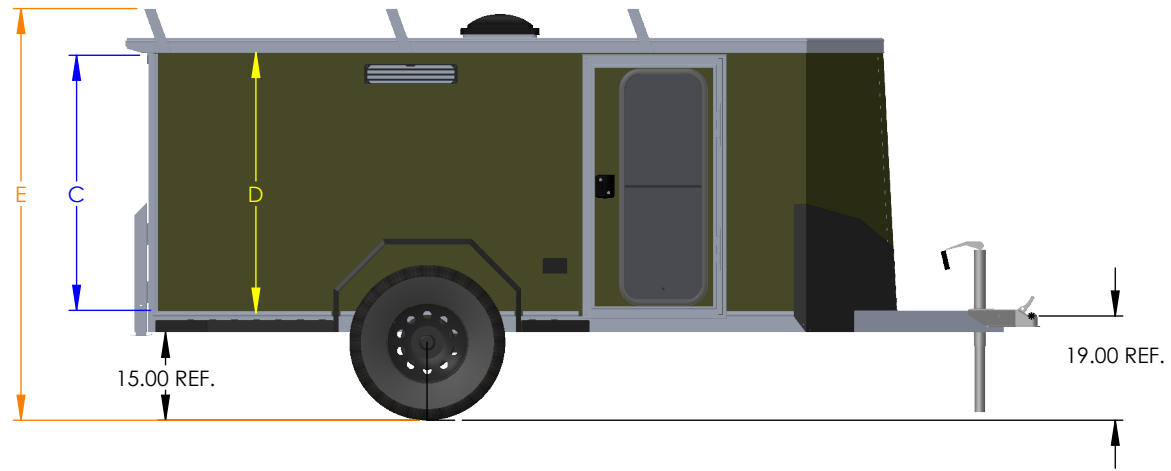

NAR

NEO ALUMINUM RECREATION

STANDARD FEATURES

- ORIGINAL MICRO SPORT, RECREATION
- ALL ALUMINUM, BONDED EXTERIOR SKIN
- A-FRAME TONGUE, 2" COUPLER
- 24" ON CENTER FRAME, 3/4 PLYWOOD FLOOR
- SEAMLESS ALUMINUM ROOF, 16" OC
- 16" ON CENTER WALLS
- LED LIGHTING, 6" INTERIOR, RACE LIGHT EXTERIOR
- FLUSHLOCK SIDE DOOR, 15X42 WINDOW, SCREEN
- 15X42 UPPER WINDOW, SCREEN, ROAD SIDE
- REAR FLUSHLOCK DOOR, 30X30 WINDOW, SCREEN
- WHITE VINYL WALLS AND CEILING
- 235 75 R15 RADIALS, STEEL MOD 15", MT TIRES
- FULL SIZE SPARE, MOUNTED
- 3 LADDER RACKS(10') 4 RACKS ON THE 12'
- TINTED MANUAL ROOF VENT
- TEMPERED GLASS WINDOWS
- MOTORBASE PLUG, INTERIOR 15A RECEPT, 110V
- EXTERIOR GFI RECEPT(POWER BY MOTORBASE)

PRICE AND SPECIFICATIONS SUBJECT TO CHANGE WITHOUT NOTICE

OPTIONS ADDED TO BASE UNITS DECREASE PAYLOAD CAPACITY

NAR-3

11.10.23

Model	Axle	Box Length	Interior Height	Overall Height	Rear Door
NAR105	3500# Torsion	10'	47"	75"	50"x43.25"
NAR125	3500# Torsion	12'	58"	86"	50"x54.25"

OPTIONS ADDED: 30A PANEL, NUDDO FLOOR AND CABINET... TOYS NOT INCLUDED!

For Additional Specs & Photos, go to:
neomfg.com

e-mail: sales@neomfg.com
21900 US 12 Sturgis, MI 49091
269.503.7630

MODEL	OUTSIDE BOX LENGTH (A)	INSIDE BOX LENGTH (B)	REAR DOOR HGT (C)	INT HGT @ CENTER (D)	OVERALL HGT (E)
NAR105	120	118	43.25	47	75
NARP125	144	142	54.25	58	86