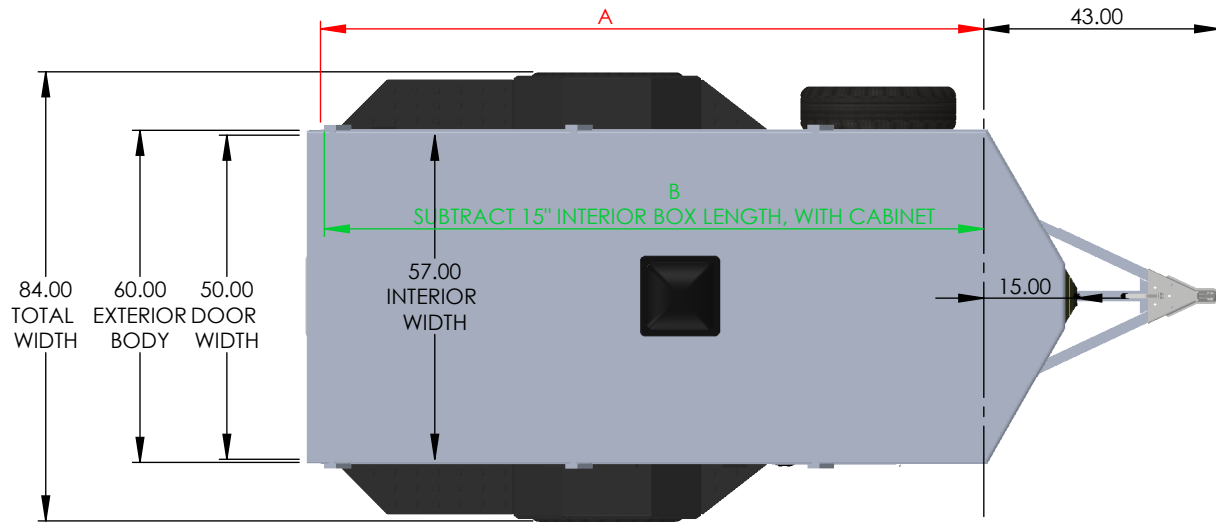

NAR

NEO ALUMINUM RECREATION

STANDARD FEATURES

- ORIGINAL MICRO SPORT, RECREATION
- ALL ALUMINUM, BONDED EXTERIOR SKIN
- A-FRAME TONGUE, 2" COUPLER
- 24" ON CENTER FRAME, 3/4 PLYWOOD FLOOR
- SEAMLESS ALUMINUM ROOF, 16" OC
- 16" ON CENTER WALLS
- LED LIGHTING, 6" INTERIOR, RACE LIGHT EXTERIOR
- FLUSHLOCK SIDE DOOR, 15X42 WINDOW, SCREEN
- 15X42 UPPER WINDOW, SCREEN, ROAD SIDE
- REAR FLUSHLOCK DOOR, 30X30 WINDOW, SCREEN
- WHITE VINYL WALLS AND CEILING
- 235 75 R15 RADIALS, STEEL MOD 15", MT TIRES
- FULL SIZE SPARE, MOUNTED
- 3 LADDER RACKS(10') 4 RACKS ON THE 12'
- TINTED MANUAL ROOF VENT
- TEMPERED GLASS WINDOWS
- MOTORBASE PLUG, INTERIOR 15A RECEPT, 110V
- EXTERIOR GFI RECEPT(POWER BY MOTORBASE)

PRICE AND SPECIFICATIONS SUBJECT TO CHANGE WITHOUT NOTICE

OPTIONS ADDED TO BASE UNITS DECREASE PAYLOAD CAPACITY

NAR-3

11.10.23

Model	Axle	Box Length	Interior Height	Overall Height	Rear Door
NAR105	3500# Torsion	10'	47"	75"	50"x43.25"
NAR125	3500# Torsion	12'	58"	86"	50"x54.25"

OPTIONS ADDED: 30A PANEL, NUDDO FLOOR AND CABINET... TOYS NOT INCLUDED!

For Additional Specs & Photos, go to:
neomfg.com

e-mail: sales@neomfg.com
21900 US 12 Sturgis, MI 49091
269.503.7630

MODEL	OUTSIDE BOX LENGTH (A)	INSIDE BOX LENGTH (B)	REAR DOOR HGT (C)	INT HGT @ CENTER (D)	OVERALL HGT (E)
NAR105	120	118	43.25	47	75
NARP125	144	142	54.25	58	86