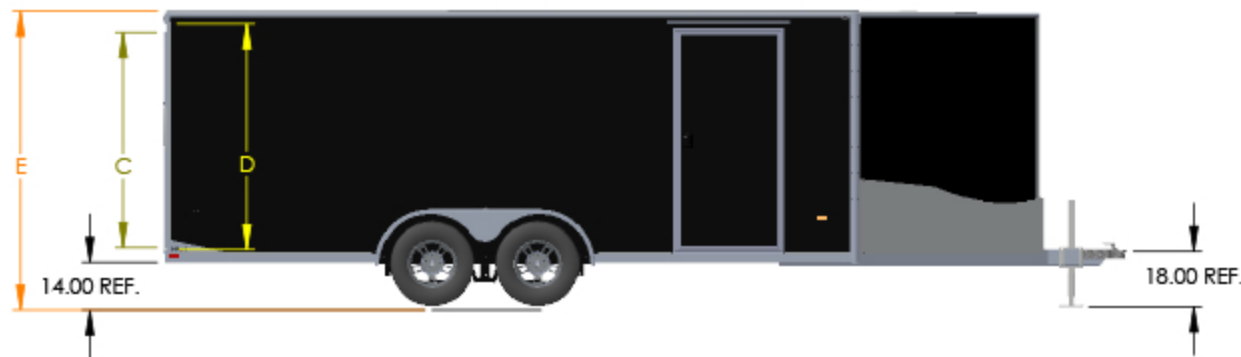

Model	Outside Box Length (A)	Inside Box Length (B)
NAS167TF	144"	142"
NAS187TF	168"	166"
NAS207TF	192"	190"
NAS227TF	216"	214"
NAS247TF	240"	238"
NAS267TF	264"	262"
NAS287TF	288"	286"

7 Wide Flat Top	Rear Door Hgt (C)	Front Door Hgt	Int Hgt @ Center (D)	Overall Hgt (E)
STD Height	67.25"	67.25"	73.00"	94.00"
6" Plus Height	73.25"	73.25"	79.00"	100.00"
12" Plus Height	79.25"	79.25"	85.00"	106.00"