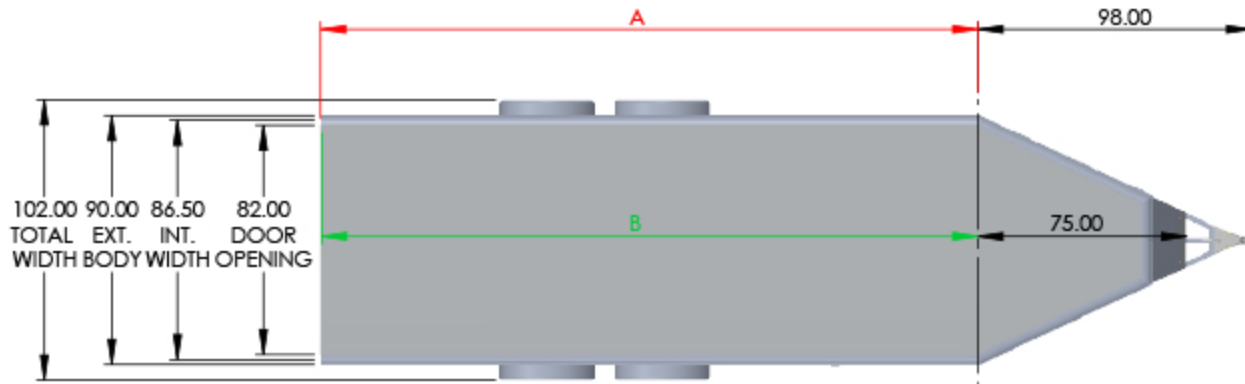

DISTANCE BETWEEN WHEEL WELLS IS 82"

Model		Outside Box Length (A)	Inside Box Length (B)
NASX1975TR	TANDEM AXLE	168"	166"
NASX2175TR		192"	190"
NASX2375TR		216"	214"
NASX2575TR	TANDEM	240"	238"
NASX2775TR	SPREAD	264"	262"
NASX2975TR	AXLE	288"	286"
NASX3075TR	TRIPLE AXLE	300"	298"
NASX3275TR		324"	322"
NASX3475TR		348"	346"

NASX7.5 Round Top	Rear Door Hgt (C)	Front Door Hgt	Front Door Width	Int Hgt @ Center (D)	Overall Hgt (E)
STD Height	73.25"	69.25"	74.00"	78.50"	99.25"
6" Plus Height	79.25"	75.25"	74.00"	84.50"	105.25"
12" Plus Height	85.25"	81.25"	74.00"	90.50"	111.25"