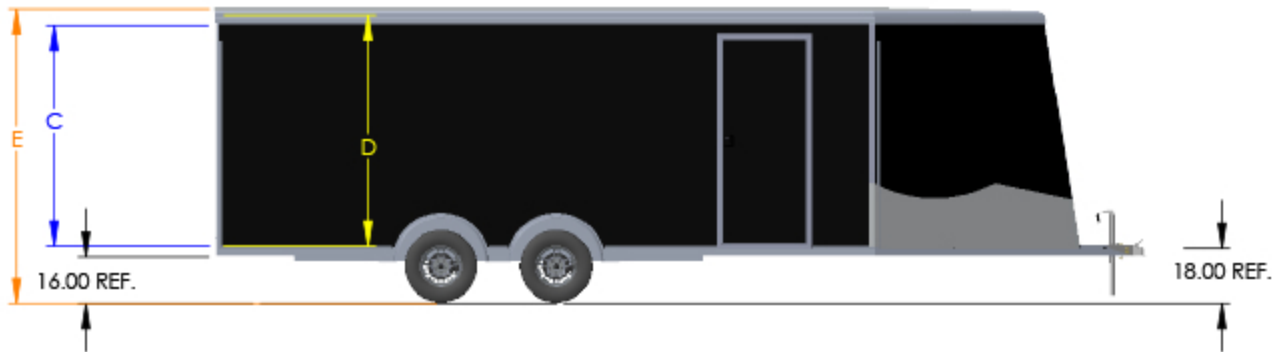

DISTANCE BETWEEN WHEEL WELLS IS 82"

Model		Outside Box Length (A)	Inside Box Length (B)
NASX1975TR	TANDEM AXLE	168"	166"
NASX2175TR		192"	190"
NASX2375TR		216"	214"
NASX2575TR	TANDEM	240"	238"
NASX2775TR	SPREAD	264"	262"
NASX2975TR	AXLE	288"	286"
NASX3075TR	TRIPLE AXLE	300"	298"
NASX3275TR		324"	322"
NASX3475TR		348"	346"

NASX7.5 Round Top	Rear Door Hgt (C)	Front Door Hgt	Front Door Width	Int Hgt @ Center (D)	Overall Hgt (E)
STD Height	73.25"	69.25"	74.00"	78.50"	99.25"
6" Plus Height	79.25"	75.25"	74.00"	84.50"	105.25"
12" Plus Height	85.25"	81.25"	74.00"	90.50"	111.25"