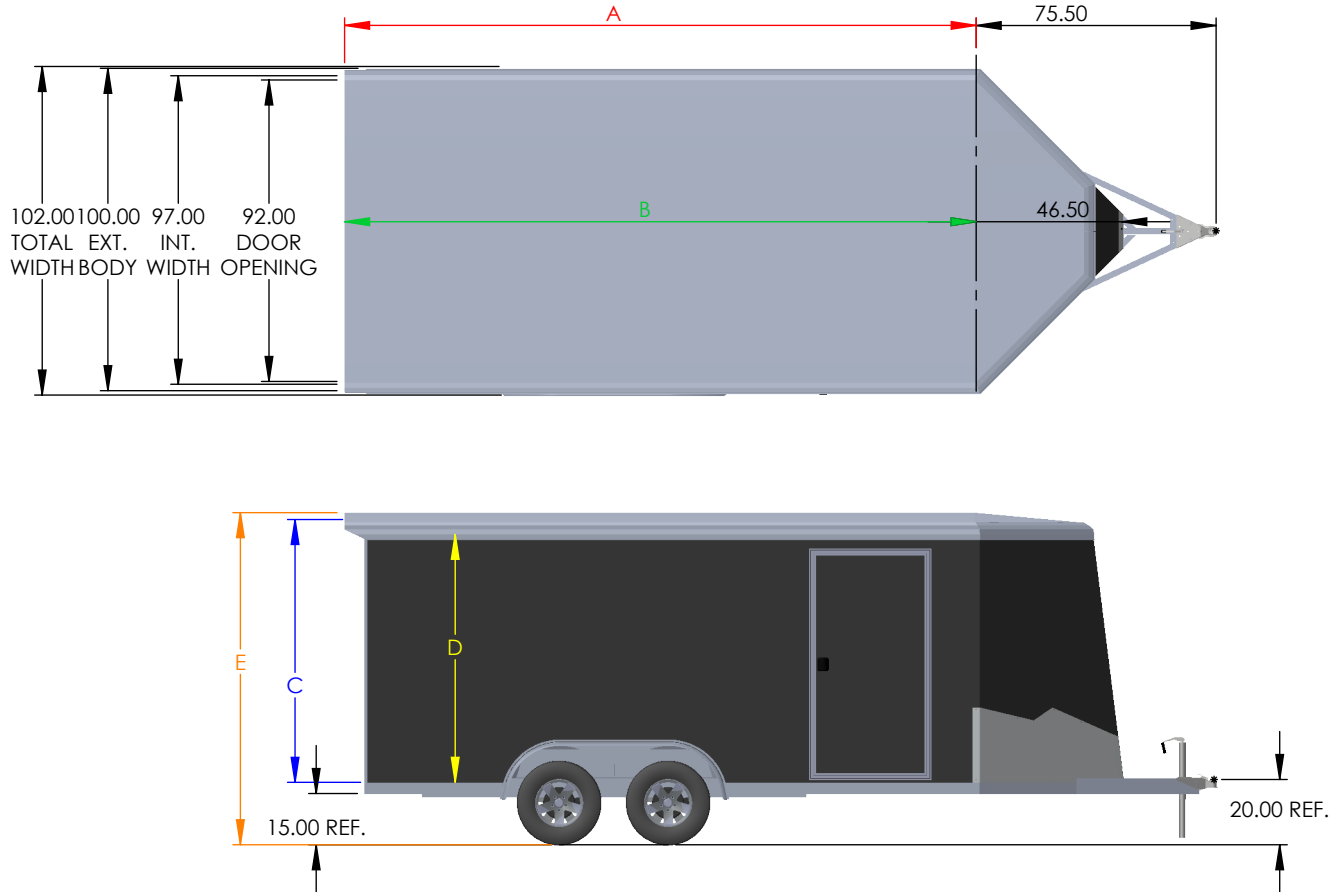

NOTE:  
 DISTANCE BETWEEN WHEEL WELLS IS 82".  
 TRAILER DIMENSIONS ARE WITH 3500# AXLES.  
 WITH OPTIONAL 5200# AXLES TRAILER HEIGHT WILL RAISE 2".  
 TRAILER HEIGHTS ARE REFERENCE AND SUBJECT TO CHANGE.

MODEL	OUTSIDE BOX LENGTH (A)	INSIDE BOX LENGTH (B)
NAUX1485R	168"	166"
NAUX1685R	192"	190"
NAUX1885R	216"	214"
NAUX2085R	240"	238"

NAUX	Rear Door Hgt (C)	Int Hgt @ Center (D)	Overall Hgt (E)
STD Height	73.25"	80.25"	102.00"
6" Plus Height	79.25"	86.25"	108.00"
12" Plus Height	85.25"	92.25"	114.00"

DRAWN BY: TYLER A BOURASSA  
 DATE: 5/26/2023

TRAILER MODEL:	NAUX
TITLE:	<b>TRAILER DIMENSIONS</b>
DO NOT SCALE DRAWING	