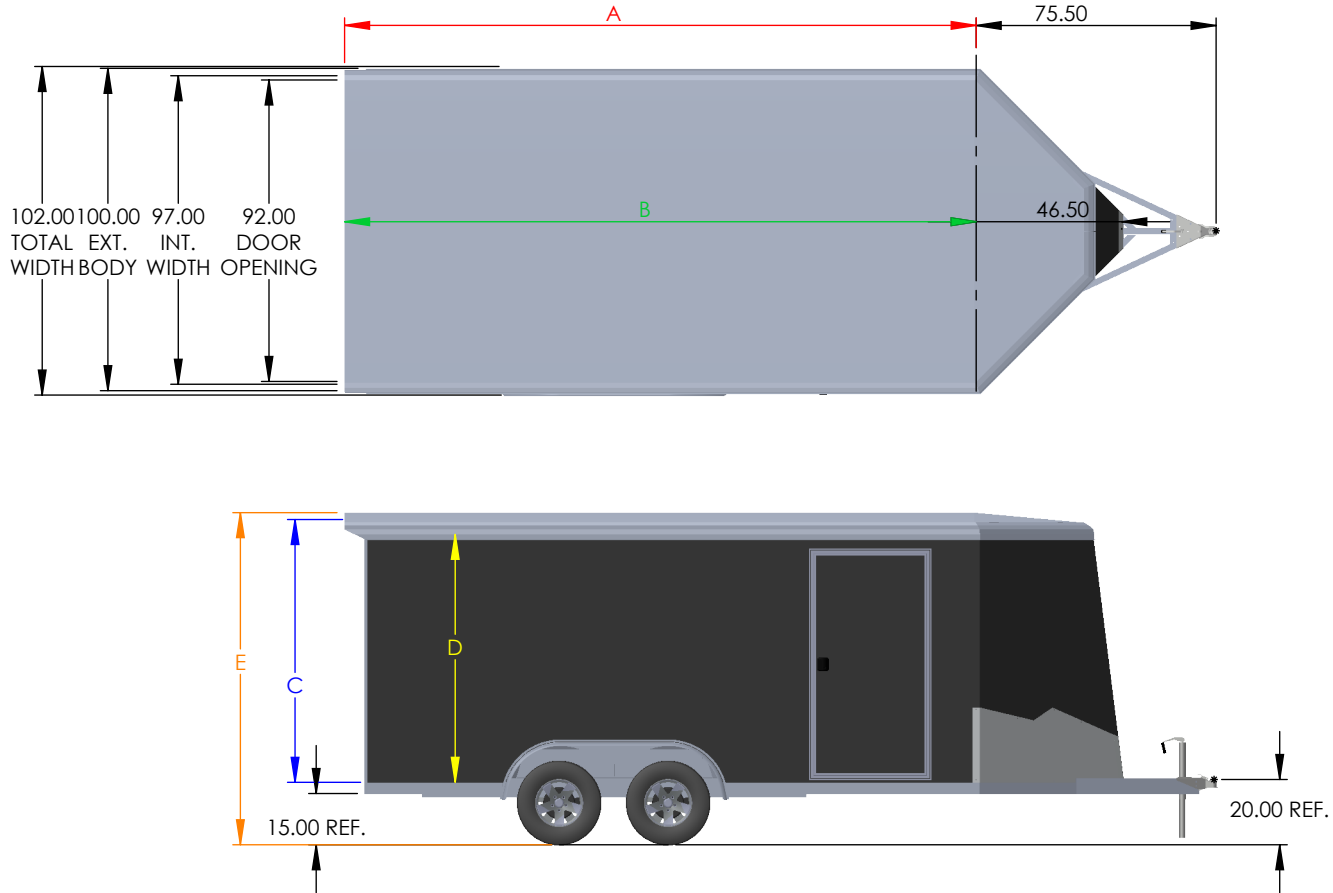


		TRAILER MODEL:	NAR
		TITLE:	TRAILER DIMENSIONS
DRAWN BY:	DATE:		
TYLER A BOURASSA	5/17/2023	DO NOT SCALE DRAWING	

NOTE:
 DISTANCE BETWEEN WHEEL WELLS IS 82".
 TRAILER DIMENSIONS ARE WITH 3500# AXLES.
 WITH OPTIONAL 5200# AXLES TRAILER HEIGHT WILL RAISE 2".
 TRAILER HEIGHTS ARE REFERENCE AND SUBJECT TO CHANGE.

MODEL	OUTSIDE BOX LENGTH (A)	INSIDE BOX LENGTH (B)
NAUX1485R	168"	166"
NAUX1685R	192"	190"
NAUX1885R	216"	214"
NAUX2085R	240"	238"

NAUX	Rear Door Hgt (C)	Int Hgt @ Center (D)	Overall Hgt (E)
STD Height	73.25"	80.25"	102.00"
6" Plus Height	79.25"	86.25"	108.00"
12" Plus Height	85.25"	92.25"	114.00"

DRAWN BY: TYLER A BOURASSA
 DATE: 5/26/2023

TRAILER MODEL: NAUX
 TITLE: TRAILER DIMENSIONS
 DO NOT SCALE DRAWING