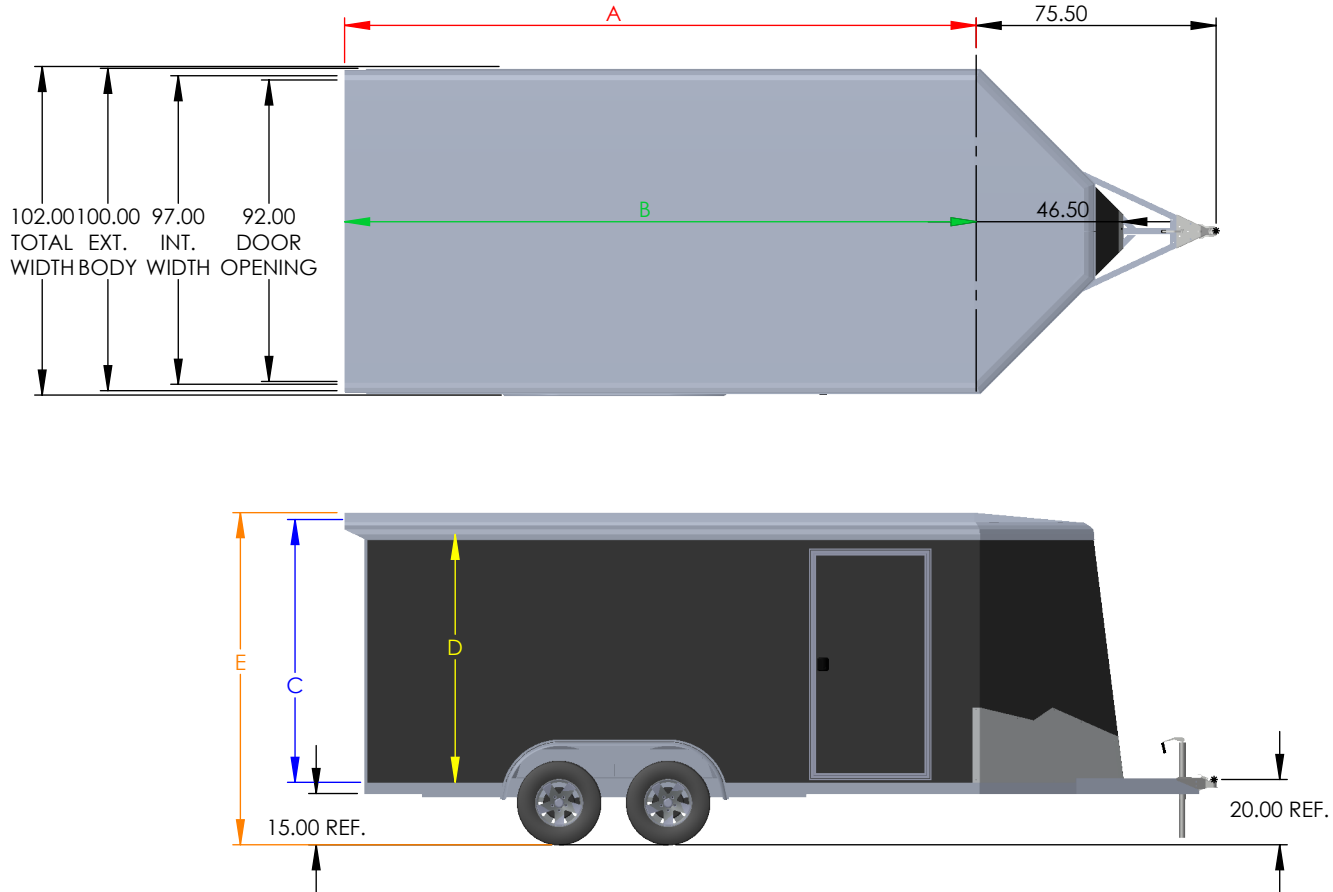

NAUX

UTV HAULER X

STANDARD FEATURES

- ALL ALUMINUM
- BONDED EXTERIOR SKIN
- SEAMLESS ROOF, 16" ON CENTER
- EXTRUDED ROUND TOP COVE
- INTEGRATED TUBE FRAME CHASSIS
- A-FRAME TONGUE, 2 5/16"
- 24" ATP STONEGUARD
- RADIAL TIRES 205 75 R15, STEEL MOD WHEELS
- LED LIGHTING, 2 INTERIOR 6"
- 36" FLUSH LOCK CURBSIDE DOOR
- CAST ALUMINUM HOLDBACK(SIDE DOOR)
- EXTERIOR GRADE PLYWOOD FLOOR
- SELF ADJUSTING BRAKES, EZ LUBE HUBS
- 16" ON CENTER WALLS AND FLOOR
- WHITE VINYL WALLS
- UTV SPEC L-TRACK TIE DOWN SYSTEM
- PROEDGE, TAPERED RAMP DOOR EXTRUSION
- NXP STAINLESS RAMP LATCH SYSTEM
- MTEC CABLELESS RAMP HINGE SYSTEM
- ALUMINUM GRAB HANDLE(RAMP ONLY)
- 3500# SPRUNG AXLES, 7000# GVWR

Above: NAUX1685R6 with Blackout Pkg.

Left: Standard NAUX interior.

Below: NAUX1685R6 w/ Std Alum Wheels

The Specs

Model	Axles	Tongue Ht.	Int. Ht.	Box Length	C.S. Door	Rear Door	Plus 6"Ht	Plus12"Ht
NAUX1485R	2-3500#	20"	80.25"	14'	36"	92"x73"	79"H	85"H
NAUX1685R	2-3500#	20"	80.25"	16'	36"	92"x73"	79"H	85"H
NAUX1885R	2-3500#	20"	80.25"	18'	36"	92"x73"	79"H	85"H
NAUX2085R	2-3500#	20"	80.25"	20'	36"	92"x73"	79"H	85"H

NOTE:
 DISTANCE BETWEEN WHEEL WELLS IS 82".
 TRAILER DIMENSIONS ARE WITH 3500# AXLES.
 WITH OPTIONAL 5200# AXLES TRAILER HEIGHT WILL RAISE 2".
 TRAILER HEIGHTS ARE REFERENCE AND SUBJECT TO CHANGE.

MODEL	OUTSIDE BOX LENGTH (A)	INSIDE BOX LENGTH (B)
NAUX1485R	168"	166"
NAUX1685R	192"	190"
NAUX1885R	216"	214"
NAUX2085R	240"	238"

NAUX	Rear Door Hgt (C)	Int Hgt @ Center (D)	Overall Hgt (E)
STD Height	73.25"	80.25"	102.00"
6" Plus Height	79.25"	86.25"	108.00"
12" Plus Height	85.25"	92.25"	114.00"

DRAWN BY: TYLER A BOURASSA
 DATE: 5/26/2023