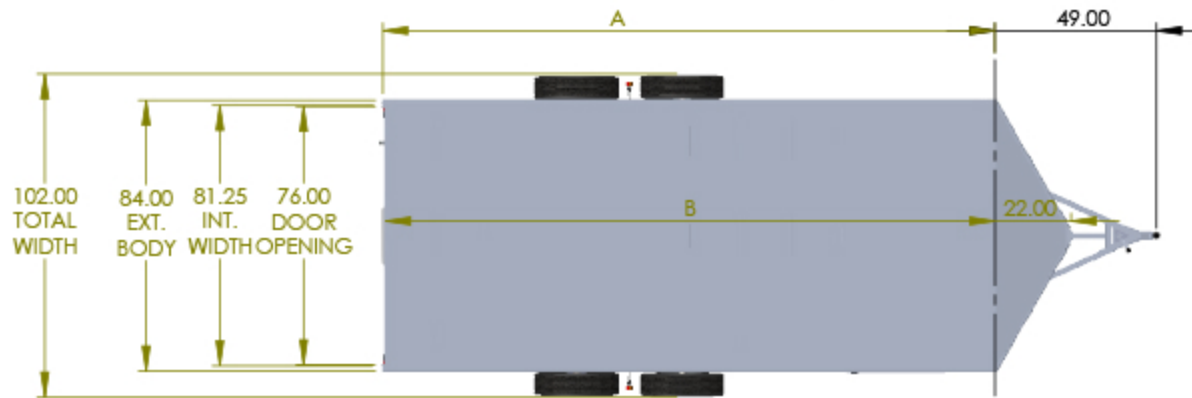

MODEL	OUTSIDE BOX LENGTH (A)	INSIDE BOX LENGTH (B)
NAV127SF	144"	142"
NAV127TF	144"	142"
NAV147TF	168"	166"
NAV167TF	192"	190"
NAV187TF	216"	214"
NAV207TF	240"	238"

7 WIDE FLAT TOP	Rear Door Hgt (C)	Int Hgt @ Center (D)	Overall Hgt (E)
STD Height	67.25"	72.75"	91.75"
6" Plus Height	73.25"	78.75"	97.75"
12" Plus Height	79.25"	84.75"	103.75"

DRAWN BY: TYLER A BOURASSA
DATE: 8/15/2019

TRAILER MODEL:	NAVF 7 WIDE
TITLE:	TRAILER DIMENSIONS
DO NOT SCALE DRAWING	