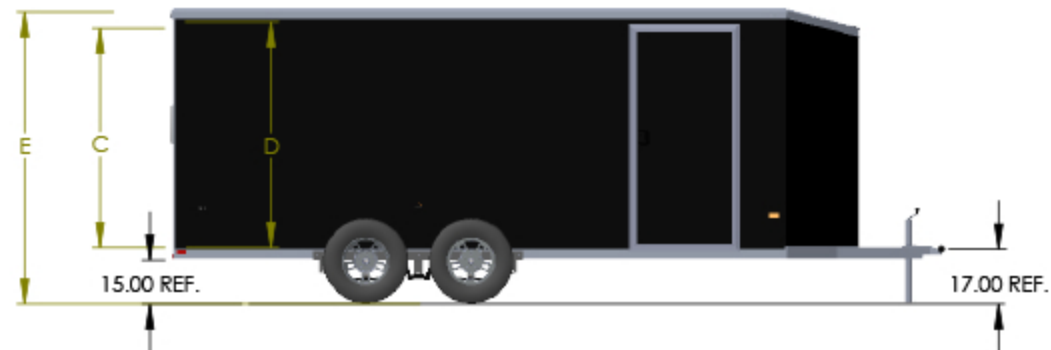

MODEL	OUTSIDE BOX LENGTH (A)	INSIDE BOX LENGTH (B)
NAV127SF	144"	142"
NAV127TF	144"	142"
NAV147TF	168"	166"
NAV167TF	192"	190"
NAV187TF	216"	214"
NAV207TF	240"	238"

7 WIDE FLAT TOP	Rear Door Hgt (C)	Int Hgt @ Center (D)	Overall Hgt (E)
STD Height	67.25"	72.75"	91.75"
6" Plus Height	73.25"	78.75"	97.75"
12" Plus Height	79.25"	84.75"	103.75"

DRAWN BY: TYLER A BOURASSA
DATE: 8/15/2019

TRAILER MODEL:	NAVF 7 WIDE
TITLE:	TRAILER DIMENSIONS
DO NOT SCALE DRAWING	