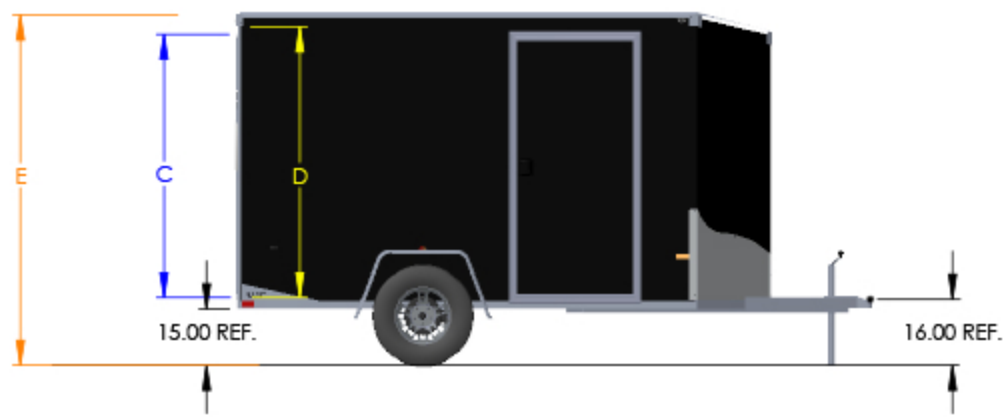

MODEL	OUTSIDE BOX LENGTH (A)	INSIDE BOX LENGTH (B)
NAV106SF	120"	118"
NAV126SF	144"	142"
NAV126TF	144"	142"
NAV146SF	168"	166"
NAV146TF	168"	166"

6 WIDE FLAT TOP	Rear Door Hgt (C)	Int Hgt @ Center (D)	Overall Hgt (E)
STD Height	67.25"	72.75"	91.75"
6" Plus Height	73.25"	78.75"	97.75"
12" Plus Height	79.25"	84.75"	103.75"

DRAWN BY TYLER A BOURASSA	DATE 8/15/2019
------------------------------	-------------------

TRAILER MODEL: NAV 6 WIDE
TITLE: <b>TRAILER DIMENSIONS</b>
DO NOT SCALE DRAWING