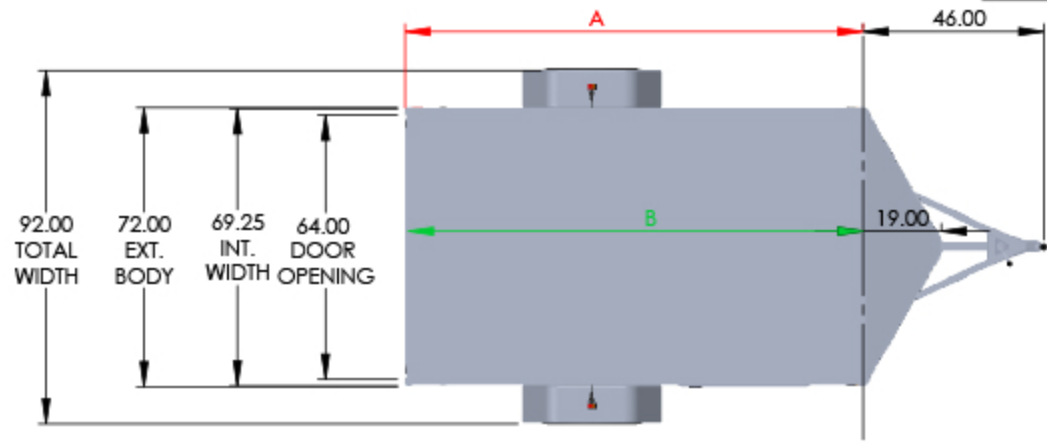

MODEL	OUTSIDE BOX LENGTH (A)	INSIDE BOX LENGTH (B)
NAV106SF	120"	118"
NAV126SF	144"	142"
NAV126TF	144"	142"
NAV146SF	168"	166"
NAV146TF	168"	166"

6 WIDE FLAT TOP	Rear Door Hgt (C)	Int Hgt @ Center (D)	Overall Hgt (E)
STD Height	67.25"	72.75"	91.75"
6" Plus Height	73.25"	78.75"	97.75"
12" Plus Height	79.25"	84.75"	103.75"

DRAWN BY TYLER A BOURASSA	DATE 8/15/2019
------------------------------	-------------------

TRAILER MODEL: NAV 6 WIDE
TITLE: <b>TRAILER DIMENSIONS</b>
DO NOT SCALE DRAWING