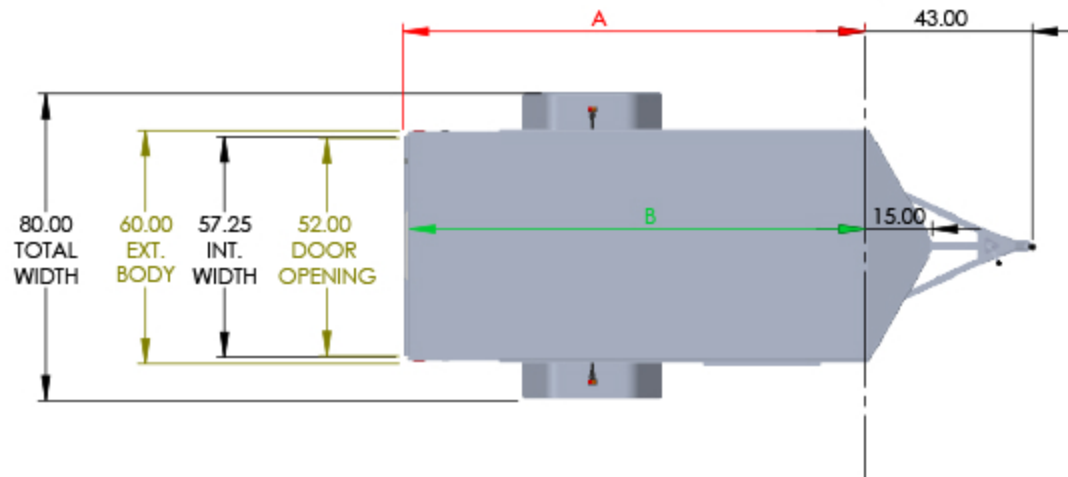

MODEL	OUTSIDE BOX LENGTH (A)	INSIDE BOX LENGTH (B)
NAV85SF	96"	94"
NAV105SF	120"	118"
NAV125SF	144"	142"

5 WIDE FLAT TOP	Rear Door Hgt (C)	Int Hgt @ Center (D)	Overall Hgt (E)
STD Height	53.25"	58.5"	77.25"
6" Plus Height	59.25"	64.5"	83.25"
12" Plus Height	65.25"	70.5"	89.25"

DRAWN BY	DATE
TYLER A BOURASSA	8/15/2019

TRAILER MODEL:	NAVF 5 WIDE
TITLE:	TRAILER DIMENSIONS
DO NOT SCALE DRAWING	