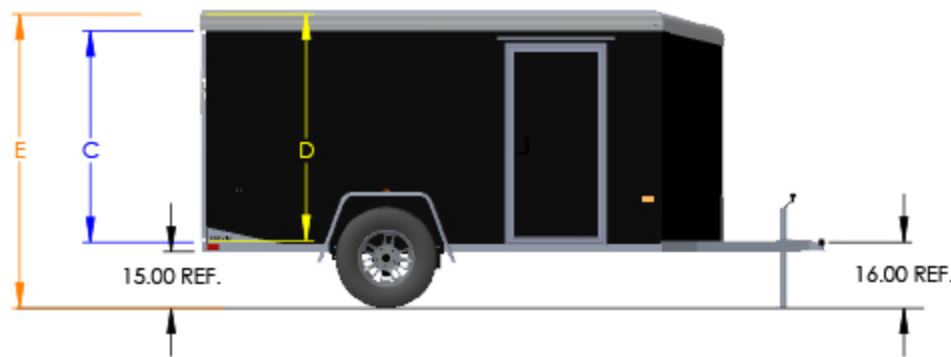

MODEL	OUTSIDE BOX LENGTH (A)	INSIDE BOX LENGTH (B)
NAV85SR	96"	94"
NAV105SR	120"	118"
NAV125SR	144"	142"

5 WIDE ROUND TOP	Rear Door Hgt (C)	Int Hgt @ Center (D)	Overall Hgt (E)
STD Height	53.25"	58.00"	77.25"
6" Plus Height	59.25"	64.00"	83.25"
12" Plus Height	65.25"	70.00"	89.25"

DRAWN BY	DATE
TYLER A BOURASSA	8/15/2019

TRAILER MODEL:	NAVR 5 WIDE
TITLE:	TRAILER DIMENSIONS
DO NOT SCALE DRAWING	