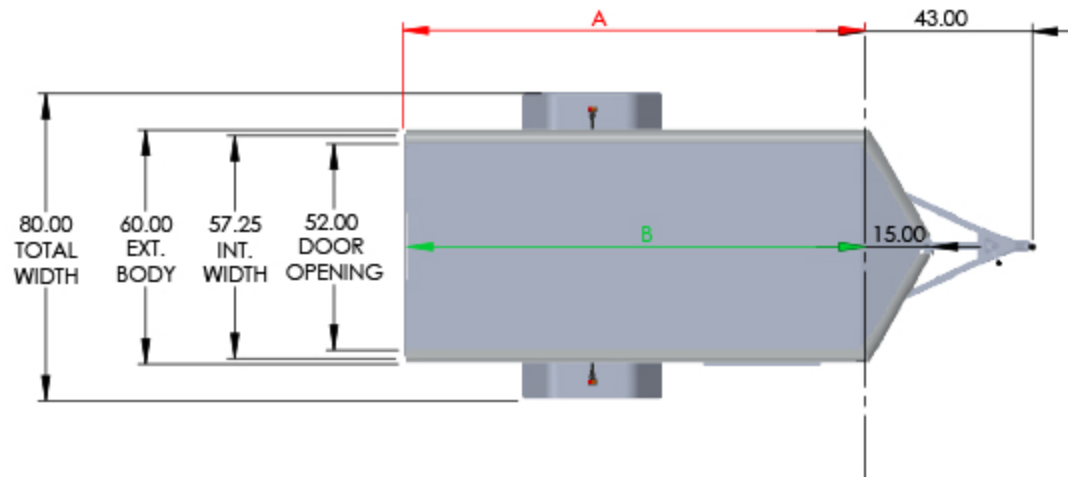

MODEL	OUTSIDE BOX LENGTH (A)	INSIDE BOX LENGTH (B)
NAV85SR	96"	94"
NAV105SR	120"	118"
NAV125SR	144"	142"

5 WIDE ROUND TOP	Rear Door Hgt (C)	Int Hgt @ Center (D)	Overall Hgt (E)
STD Height	53.25"	58.00"	77.25"
6" Plus Height	59.25"	64.00"	83.25"
12" Plus Height	65.25"	70.00"	89.25"

DRAWN BY	DATE
TYLER A BOURASSA	8/15/2019

TRAILER MODEL:	NAVR 5 WIDE
TITLE:	TRAILER DIMENSIONS
DO NOT SCALE DRAWING	