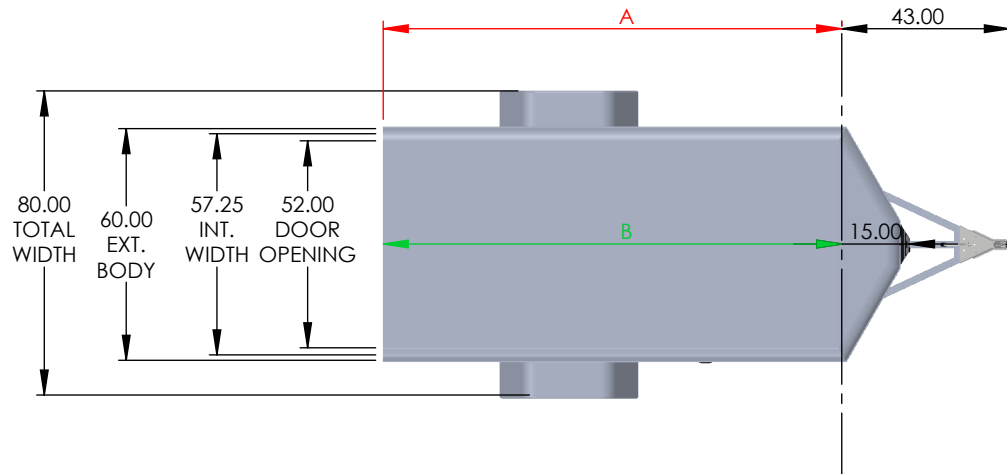

MODEL	OUTSIDE BOX LENGTH (A)	INSIDE BOX LENGTH (B)
NAV85SR	96"	94"
NAV105SR	120"	118"
NAV125SR	144"	142"

5 WIDE ROUND TOP	Rear Door Hgt (C)	Int Hgt @ Center (D)	Overall Hgt (E)
STD Height	53.25"	58.00"	77.25"
6" Plus Height	59.25"	64.00"	83.25"
12" Plus Height	65.25"	70.00"	89.25"

DRAWN BY: TYLER A BOURASSA  
DATE: 5/9/2022

TRAILER MODEL:	NAVR 5 WIDE
TITLE:	<b>TRAILER DIMENSIONS</b>
DO NOT SCALE DRAWING	