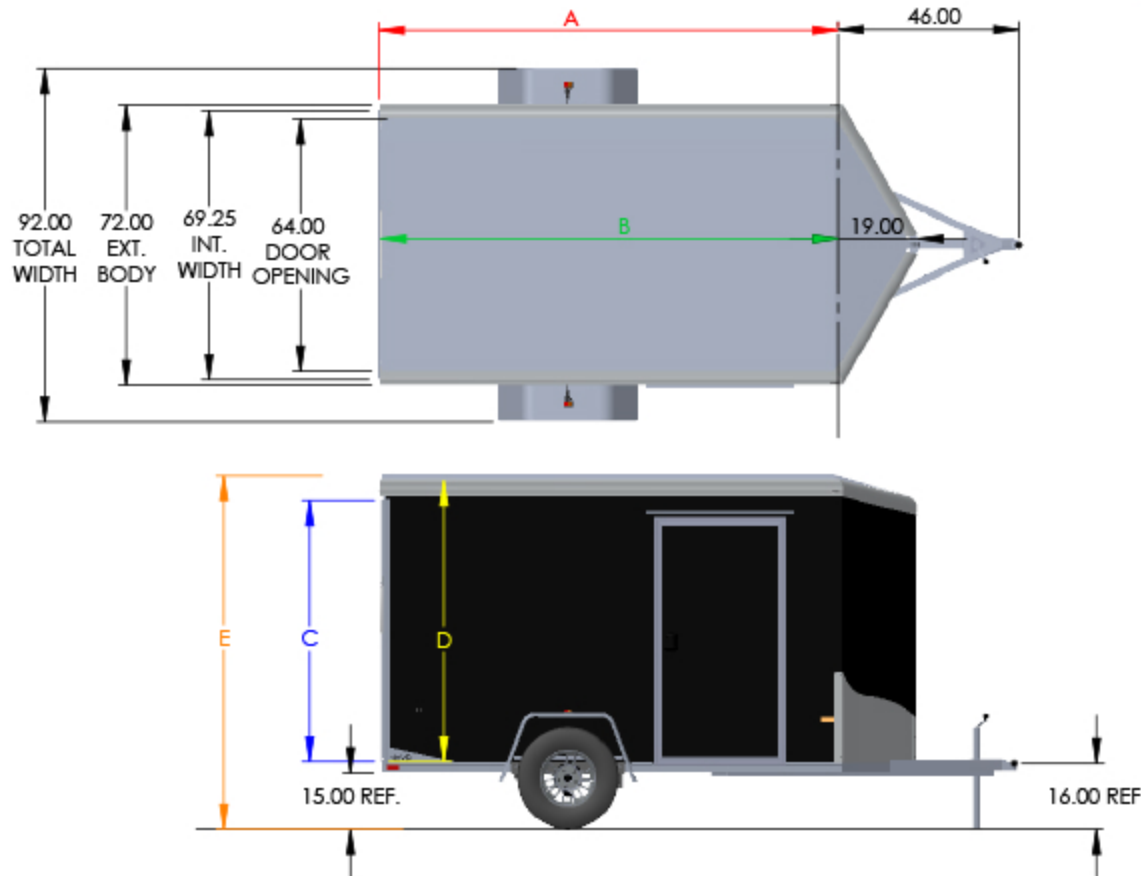

MODEL	OUTSIDE BOX LENGTH (A)	INSIDE BOX LENGTH (B)
NAV106SR	120"	118"
NAV126SR	144"	142"
NAV126TR	144"	142"
NAV146SR	168"	166"
NAV146TR	168"	166"

6 WIDE ROUND TOP	Rear Door Hgt (C)	Int Hgt @ Center (D)	Overall Hgt (E)
STD Height	67.25"	72.75"	91.75"
6" Plus Height	73.25"	78.75"	97.75"
12" Plus Height	79.25"	84.75"	103.75"

DRAWN BY TYLER A BOURASSA	DATE 8/15/2019
------------------------------	-------------------

TRAILER MODEL: NAVR 6 WIDE
TITLE: <b>TRAILER DIMENSIONS</b>
DO NOT SCALE DRAWING