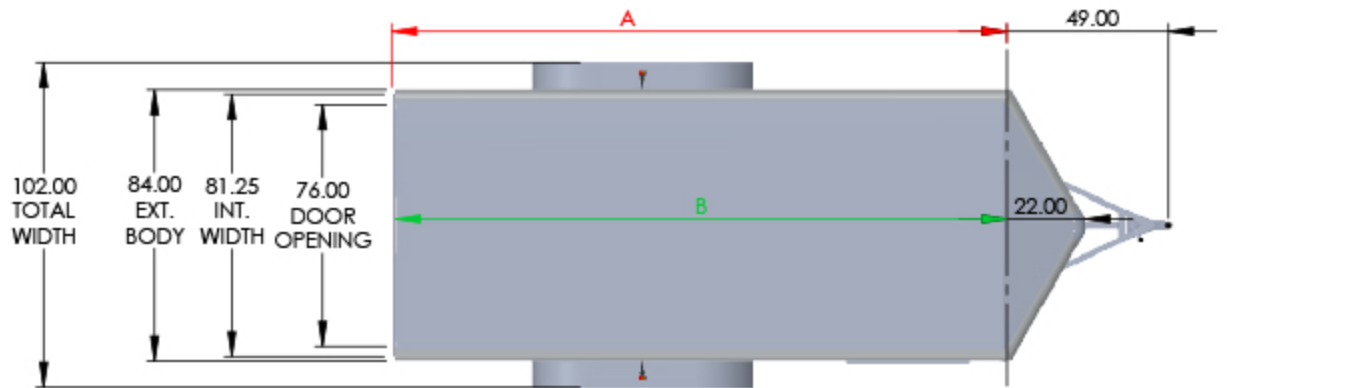

MODEL	OUTSIDE BOX LENGTH (A)	INSIDE BOX LENGTH (B)
NAV127SR	144"	142"
NAV127TR	144"	142"
NAV147TR	168"	166"
NAV167TR	192"	190"
NAV187TR	216"	214"
NAV207TR	240"	238"

7 WIDE ROUND TOP	Rear Door Hgt (C)	Int Hgt @ Center (D)	Overall Hgt (E)
STD Height	73.25"	78.50"	99.00"
6" Plus Height	79.25"	84.50"	105.00"
12" Plus Height	85.25"	90.50"	111.00"