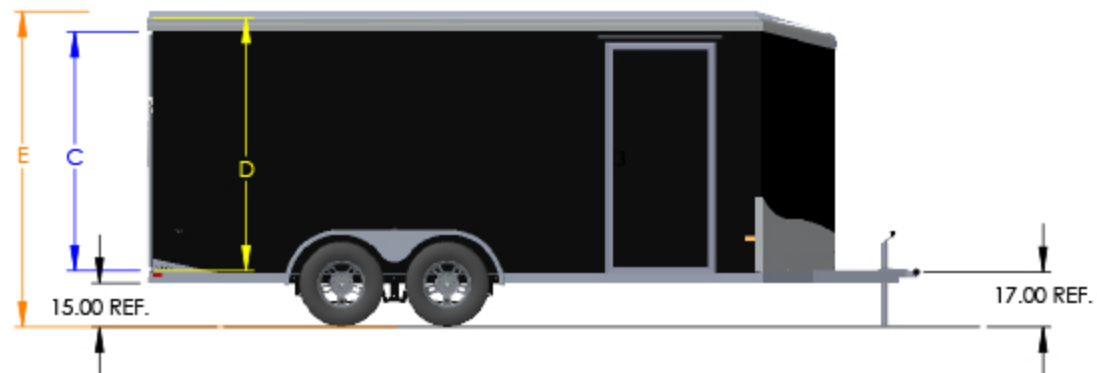

MODEL	OUTSIDE BOX LENGTH (A)	INSIDE BOX LENGTH (B)
NAV127SR	144"	142"
NAV127TR	144"	142"
NAV147TR	168"	166"
NAV167TR	192"	190"
NAV187TR	216"	214"
NAV207TR	240"	238"

7 WIDE ROUND TOP	Rear Door Hgt (C)	Int Hgt @ Center (D)	Overall Hgt (E)
STD Height	73.25"	78.50"	99.00"
6" Plus Height	79.25"	84.50"	105.00"
12" Plus Height	85.25"	90.50"	111.00"

DRAWN BY: TYLER A BOURASSA
DATE: 8/15/2019

TRAILER MODEL:	NAVR 7 WIDE
TITLE:	TRAILER DIMENSIONS
DO NOT SCALE DRAWING	