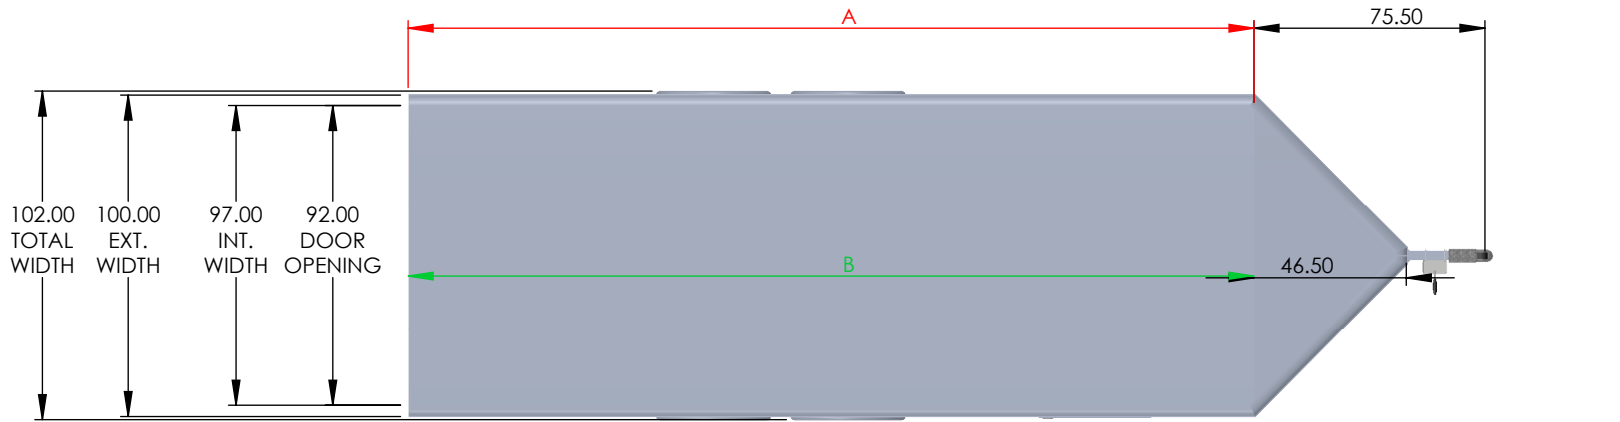

NOTE:
 DISTANCE BETWEEN WHEEL WELLS IS 82".
 TRAILER DIMENSIONS ARE WITH 5200# AXLES.
 WITH OPTIONAL 6000# AXLES TRAILER HEIGHT WILL RAISE 1".
 TRAILER HEIGHTS ARE REFERENCE AND SUBJECT TO CHANGE.

MODEL	OUTSIDE BOX LENGTH (A)	INSIDE BOX LENGTH (B)
NAX2085	240"	238"
NAX2285	264"	262"
NAX2485	288"	286"
NAX2685	312"	310"

NAX	Rear Door Hgt (C)	Int Hgt @ Center (D)	Overall Hgt (E)
STD Height	76.25"	80.25"	102.00"
6" Plus Height	82.25"	86.25"	108.00"
12" Plus Height	88.25"	92.25"	114.00"

DRAWN BY: TYLER A BOURASSA
 DATE: 11/10/2023