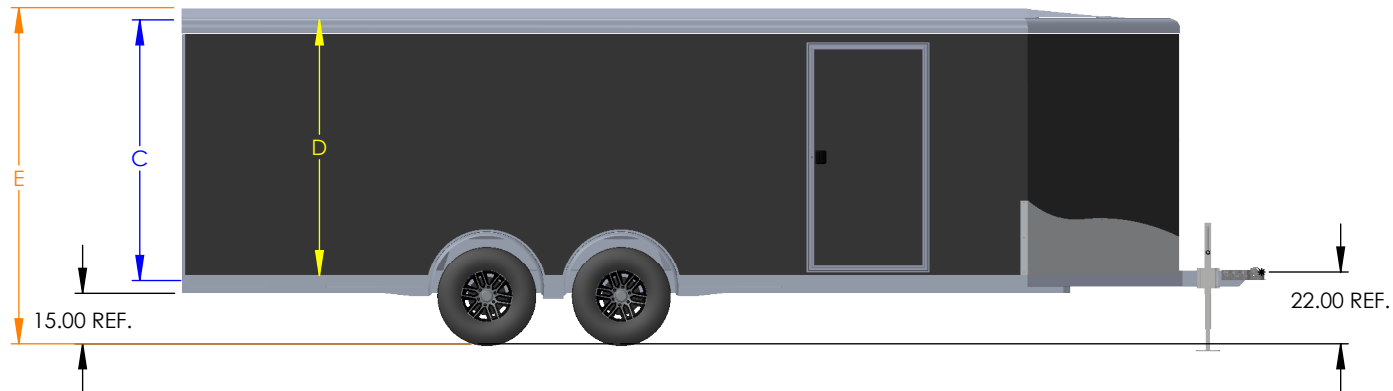

NOTE:
 DISTANCE BETWEEN WHEEL WELLS IS 82".
 TRAILER DIMENSIONS ARE WITH 5200# AXLES.
 WITH OPTIONAL 6000# AXLES TRAILER HEIGHT WILL RAISE 1".
 TRAILER HEIGHTS ARE REFERENCE AND SUBJECT TO CHANGE.

MODEL	OUTSIDE BOX LENGTH (A)	INSIDE BOX LENGTH (B)
NAX2085	240"	238"
NAX2285	264"	262"
NAX2485	288"	286"
NAX2685	312"	310"

NAX	Rear Door Hgt (C)	Int Hgt @ Center (D)	Overall Hgt (E)
STD Height	76.25"	80.25"	102.00"
6" Plus Height	82.25"	86.25"	108.00"
12" Plus Height	88.25"	92.25"	114.00"

DRAWN BY: TYLER A BOURASSA
 DATE: 11/10/2023