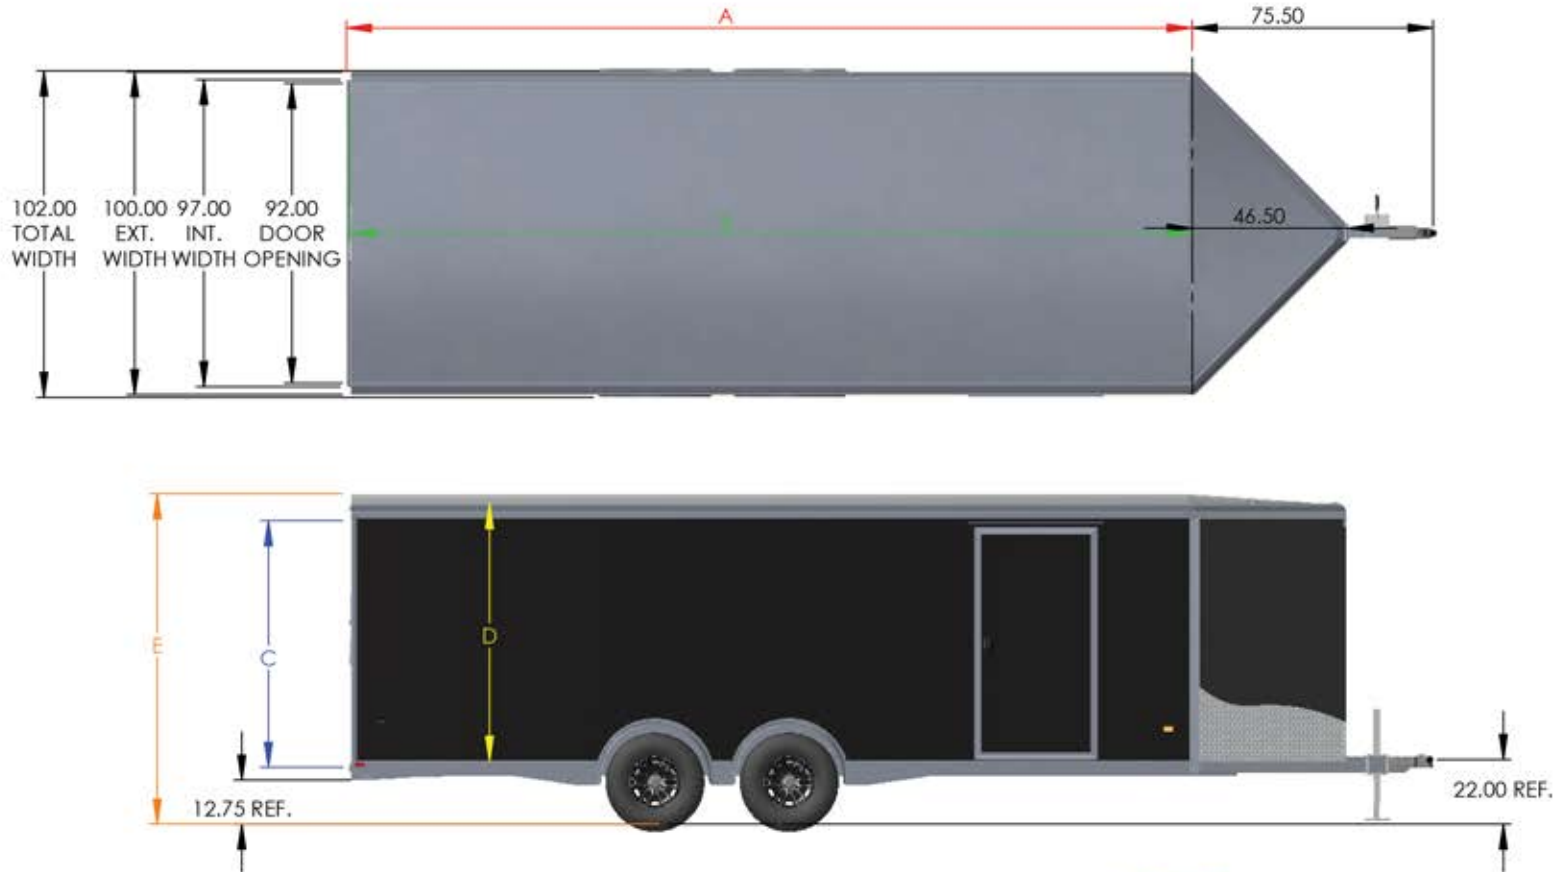

DISTANCE BETWEEN WHEEL WELLS IS 82.5"

MODEL	OUTSIDE BOX LENGTH (A)	INSIDE BOX LENGTH (B)
NCBS2085TR	240"	238"
NCBS2285TR	264"	262"
NCBS2485TR	288"	286"
NCBS2685TR	312"	310"

NCBR	Rear Door Hgt (C)	Int Hgt @ Center (D)	Overall Hgt (E)
STD Height	76.25"	80.25"	102.00"
6" Plus Height	82.25"	86.25"	108.00"
12" Plus Height	88.25"	92.25"	114.00"

NEO

TRAILER MODEL: NCBS

TITLE: *TRAILER MEASUREMENTS*

DRAWN BY	DATE
TYLER A BOURASSA	2/9/2017

DO NOT SCALE DRAWING