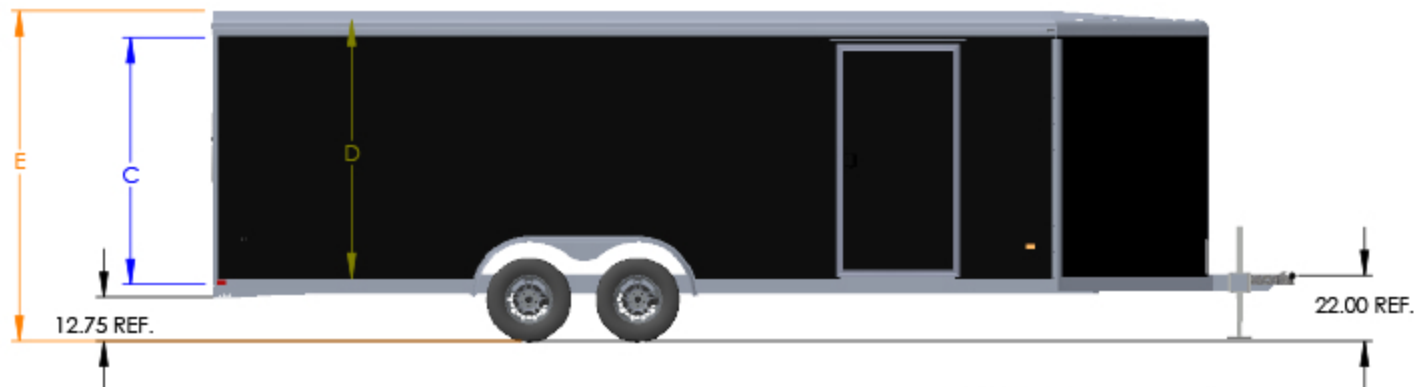

DISTANCE BETWEEN WHEEL WELLS IS 82.5"

MODEL	OUTSIDE BOX LENGTH (A)	INSIDE BOX LENGTH (B)
NCB1885TR	216"	214"
NCB2085TR	240"	238"
NCB2285TR	264"	262"
NCB2485TR	288"	286"
NCB2685TR	312"	310"

NCBR	Rear Door Hgt (C)	Int Hgt @ Center (D)	Overall Hgt (E)
STD Height	76.25"	80.25"	102.00"
6" Plus Height	82.25"	86.25"	108.00"
12" Plus Height	88.25"	92.25"	114.00"

DRAWN BY: TYLER A BOURASSA  
DATE: 8/15/2019

TRAILER MODEL:	NCBR
TITLE:	<b>TRAILER DIMENSIONS</b>
DO NOT SCALE DRAWING	