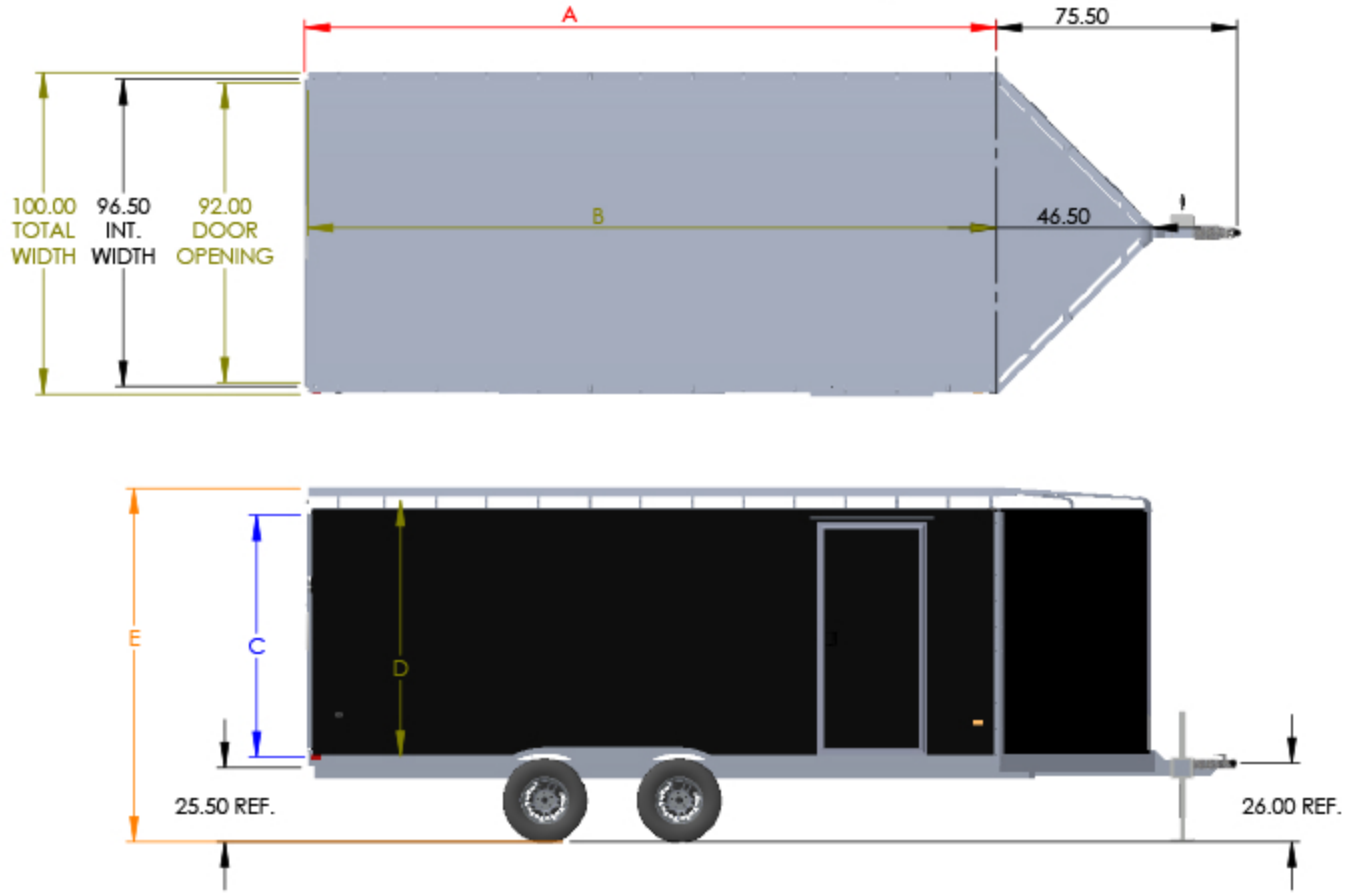

MODEL	OUTSIDE BOX LENGTH (A)	INSIDE BOX LENGTH (B)
NDO1685TR	144"	142"
NDO1885TR	168"	166"
NDO2085TR	192"	190"
NDO2285TR	216"	214"
NDO2485TR	240"	238"
NDO2685TR	264"	262"

NDO	Rear Door Hgt (C)	Int Hgt @ Center (D)	Overall Hgt (E)
STD Height	73.25"	80.25"	110.50"
6" Plus Height	79.25"	86.25"	116.50"
12" Plus Height	85.25"	92.25"	122.50"

NEO TRAILERS

DRAWN BY: TYLER A BOURASSA
DATE: 8/15/2019

TRAILER MODEL: NDO

TITLE: TRAILER DIMENSIONS

DO NOT SCALE DRAWING