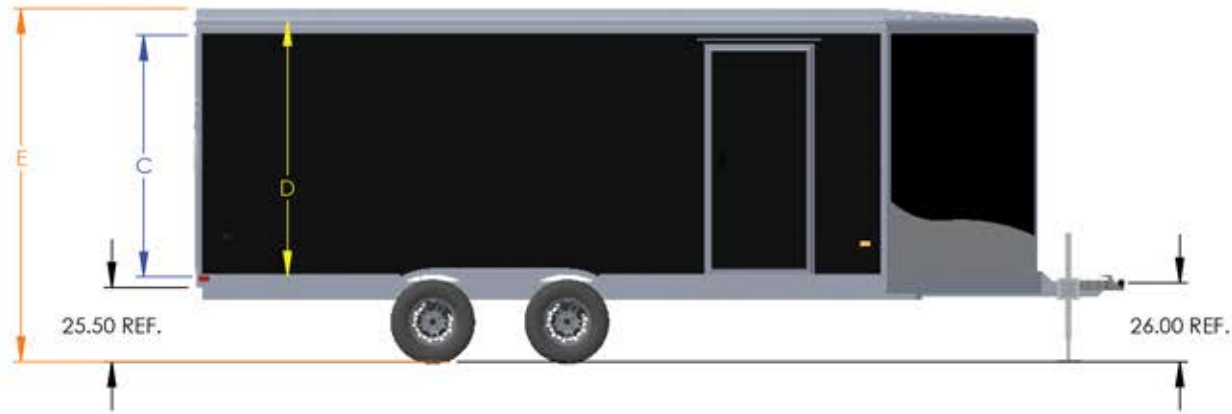

MODEL	OUTSIDE BOX LENGTH (A)	INSIDE BOX LENGTH (B)
NDO1685TR	144"	142"
NDO1885TR	168"	166"
NDO2085TR	192"	190"
NDO2285TR	216"	214"
NDO2485TR	240"	238"
NDO2685TR	264"	262"

NDO	Rear Door Hgt (C)	Int Hgt @ Center (D)	Overall Hgt (E)
STD Height	73.25"	80.25"	110.50"
6" Plus Height	79.25"	86.25"	116.50"
12" Plus Height	85.25"	92.25"	122.50"

NEO TRAILERS

DRAWN BY: TYLER A BOURASSA
DATE: 4/10/2018

TRAILER MODEL: NDO

TITLE: TRAILER MEASUREMENTS

DO NOT SCALE DRAWING