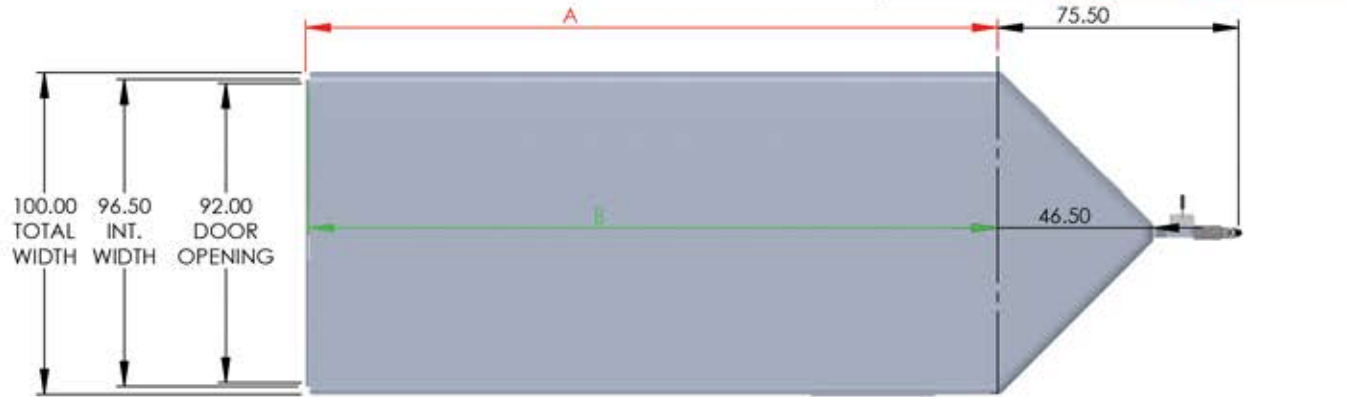

MODEL	OUTSIDE BOX LENGTH (A)	INSIDE BOX LENGTH (B)
NDO1685TR	144"	142"
NDO1885TR	168"	166"
NDO2085TR	192"	190"
NDO2285TR	216"	214"
NDO2485TR	240"	238"
NDO2685TR	264"	262"

NDO	Rear Door Hgt (C)	Int Hgt @ Center (D)	Overall Hgt (E)
STD Height	73.25"	80.25"	110.50"
6" Plus Height	79.25"	86.25"	116.50"
12" Plus Height	85.25"	92.25"	122.50"